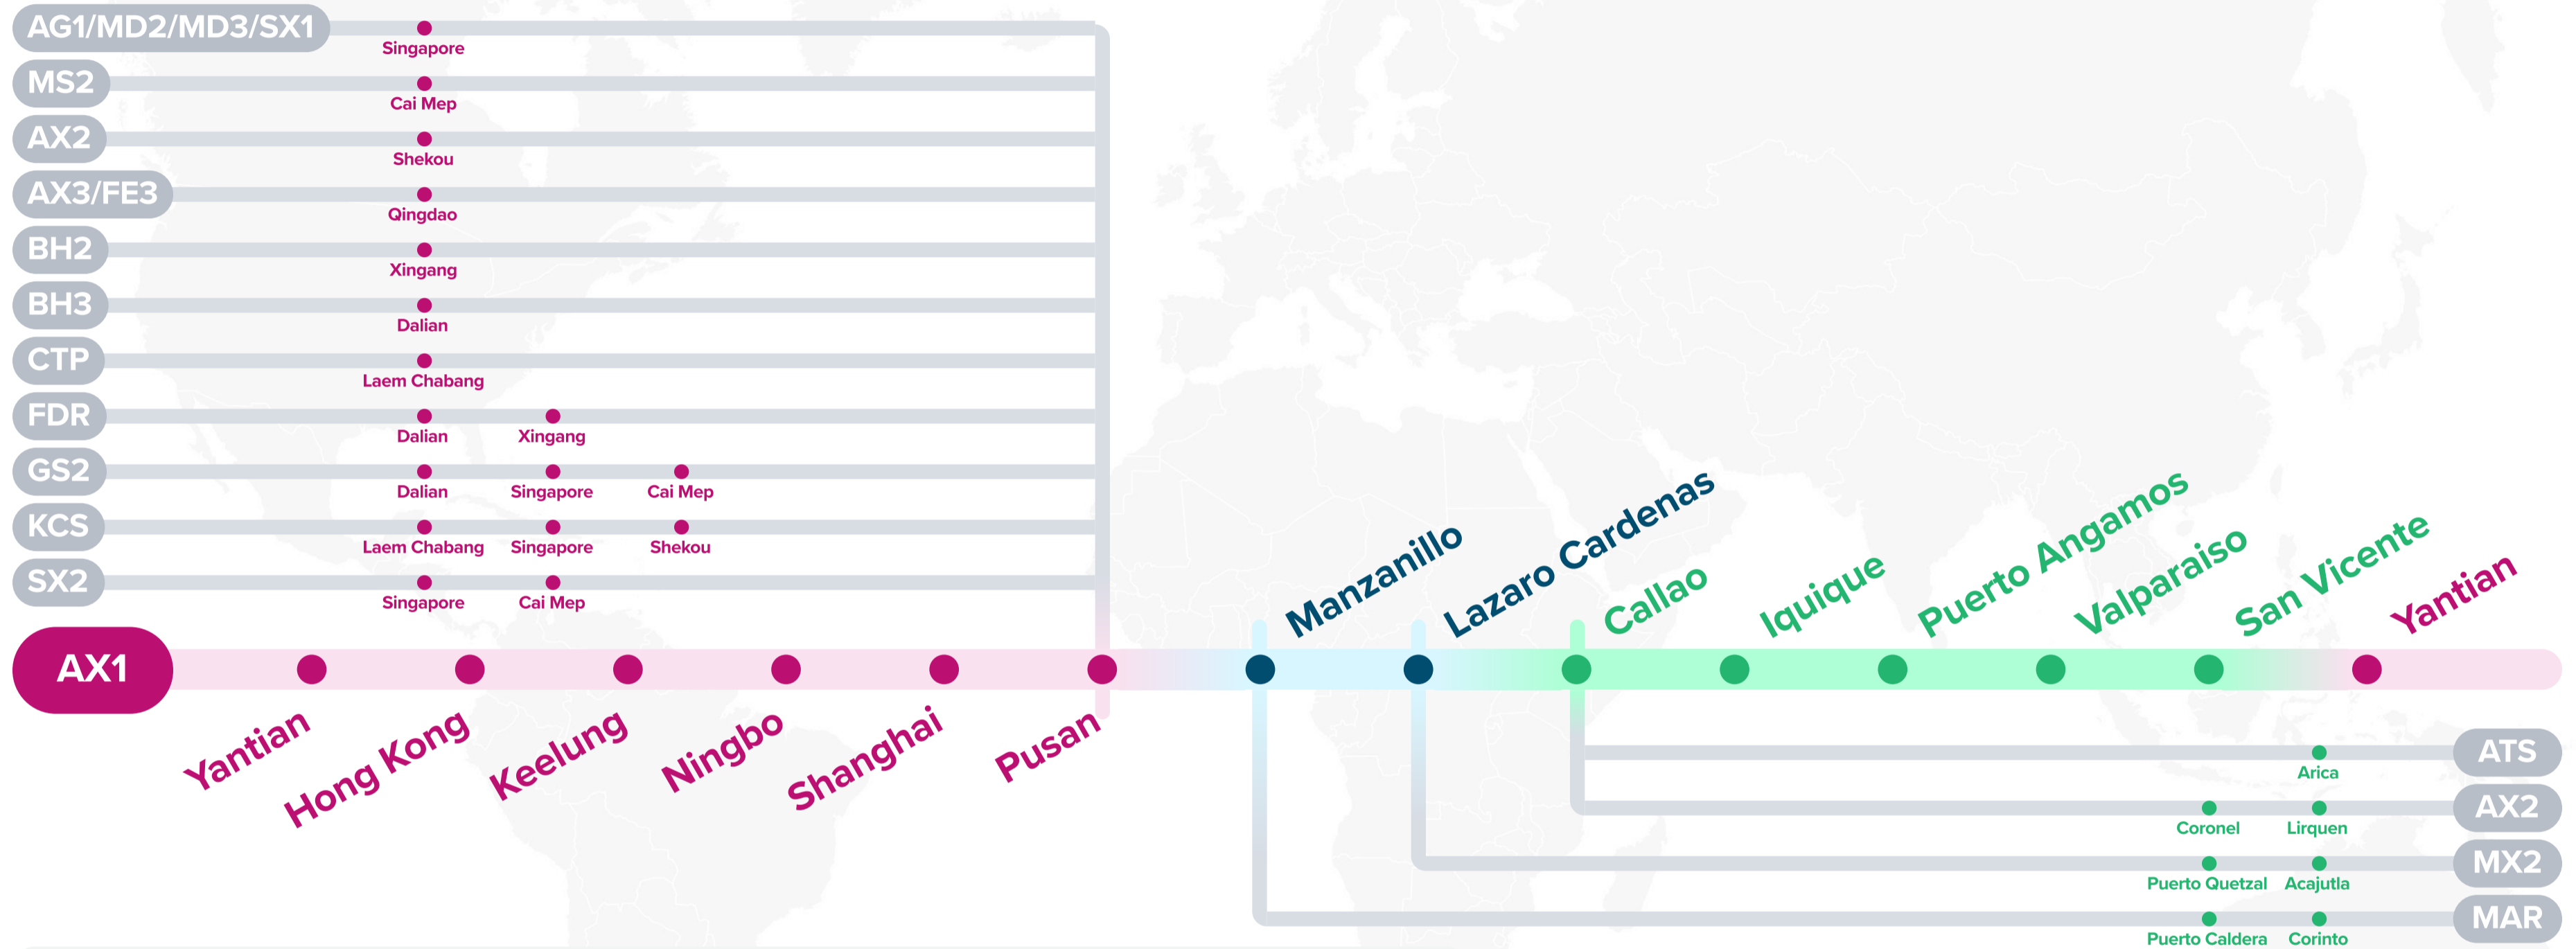

Asia – Latin America Service

AX1: Asia Latin America Express 1

AG1: Asia Gulf Express 1

MD2: Mediterranean 2

MD3: Mediterranean 3

SX1: East Coast South America Express 1

MS2: Mediterranean Pacific South 2

AX2: Asia Latin America Express 2

AX3: Asia Latin America Express 3

FE3: Far East - Europe 3

BH2: Bohai Express 2

BH3: Bohai Express 3

CTP: China Thailand Philippines

FDR: Feeder

GS2: Gulf Pacific South 2

KCS: Korea China Shuttle

SX2: East Coast South America Express 2

ATS: Altiplano Service

MX2: Margarita NEO-Express Service 2

MAR: Margarita NEO-Express Service