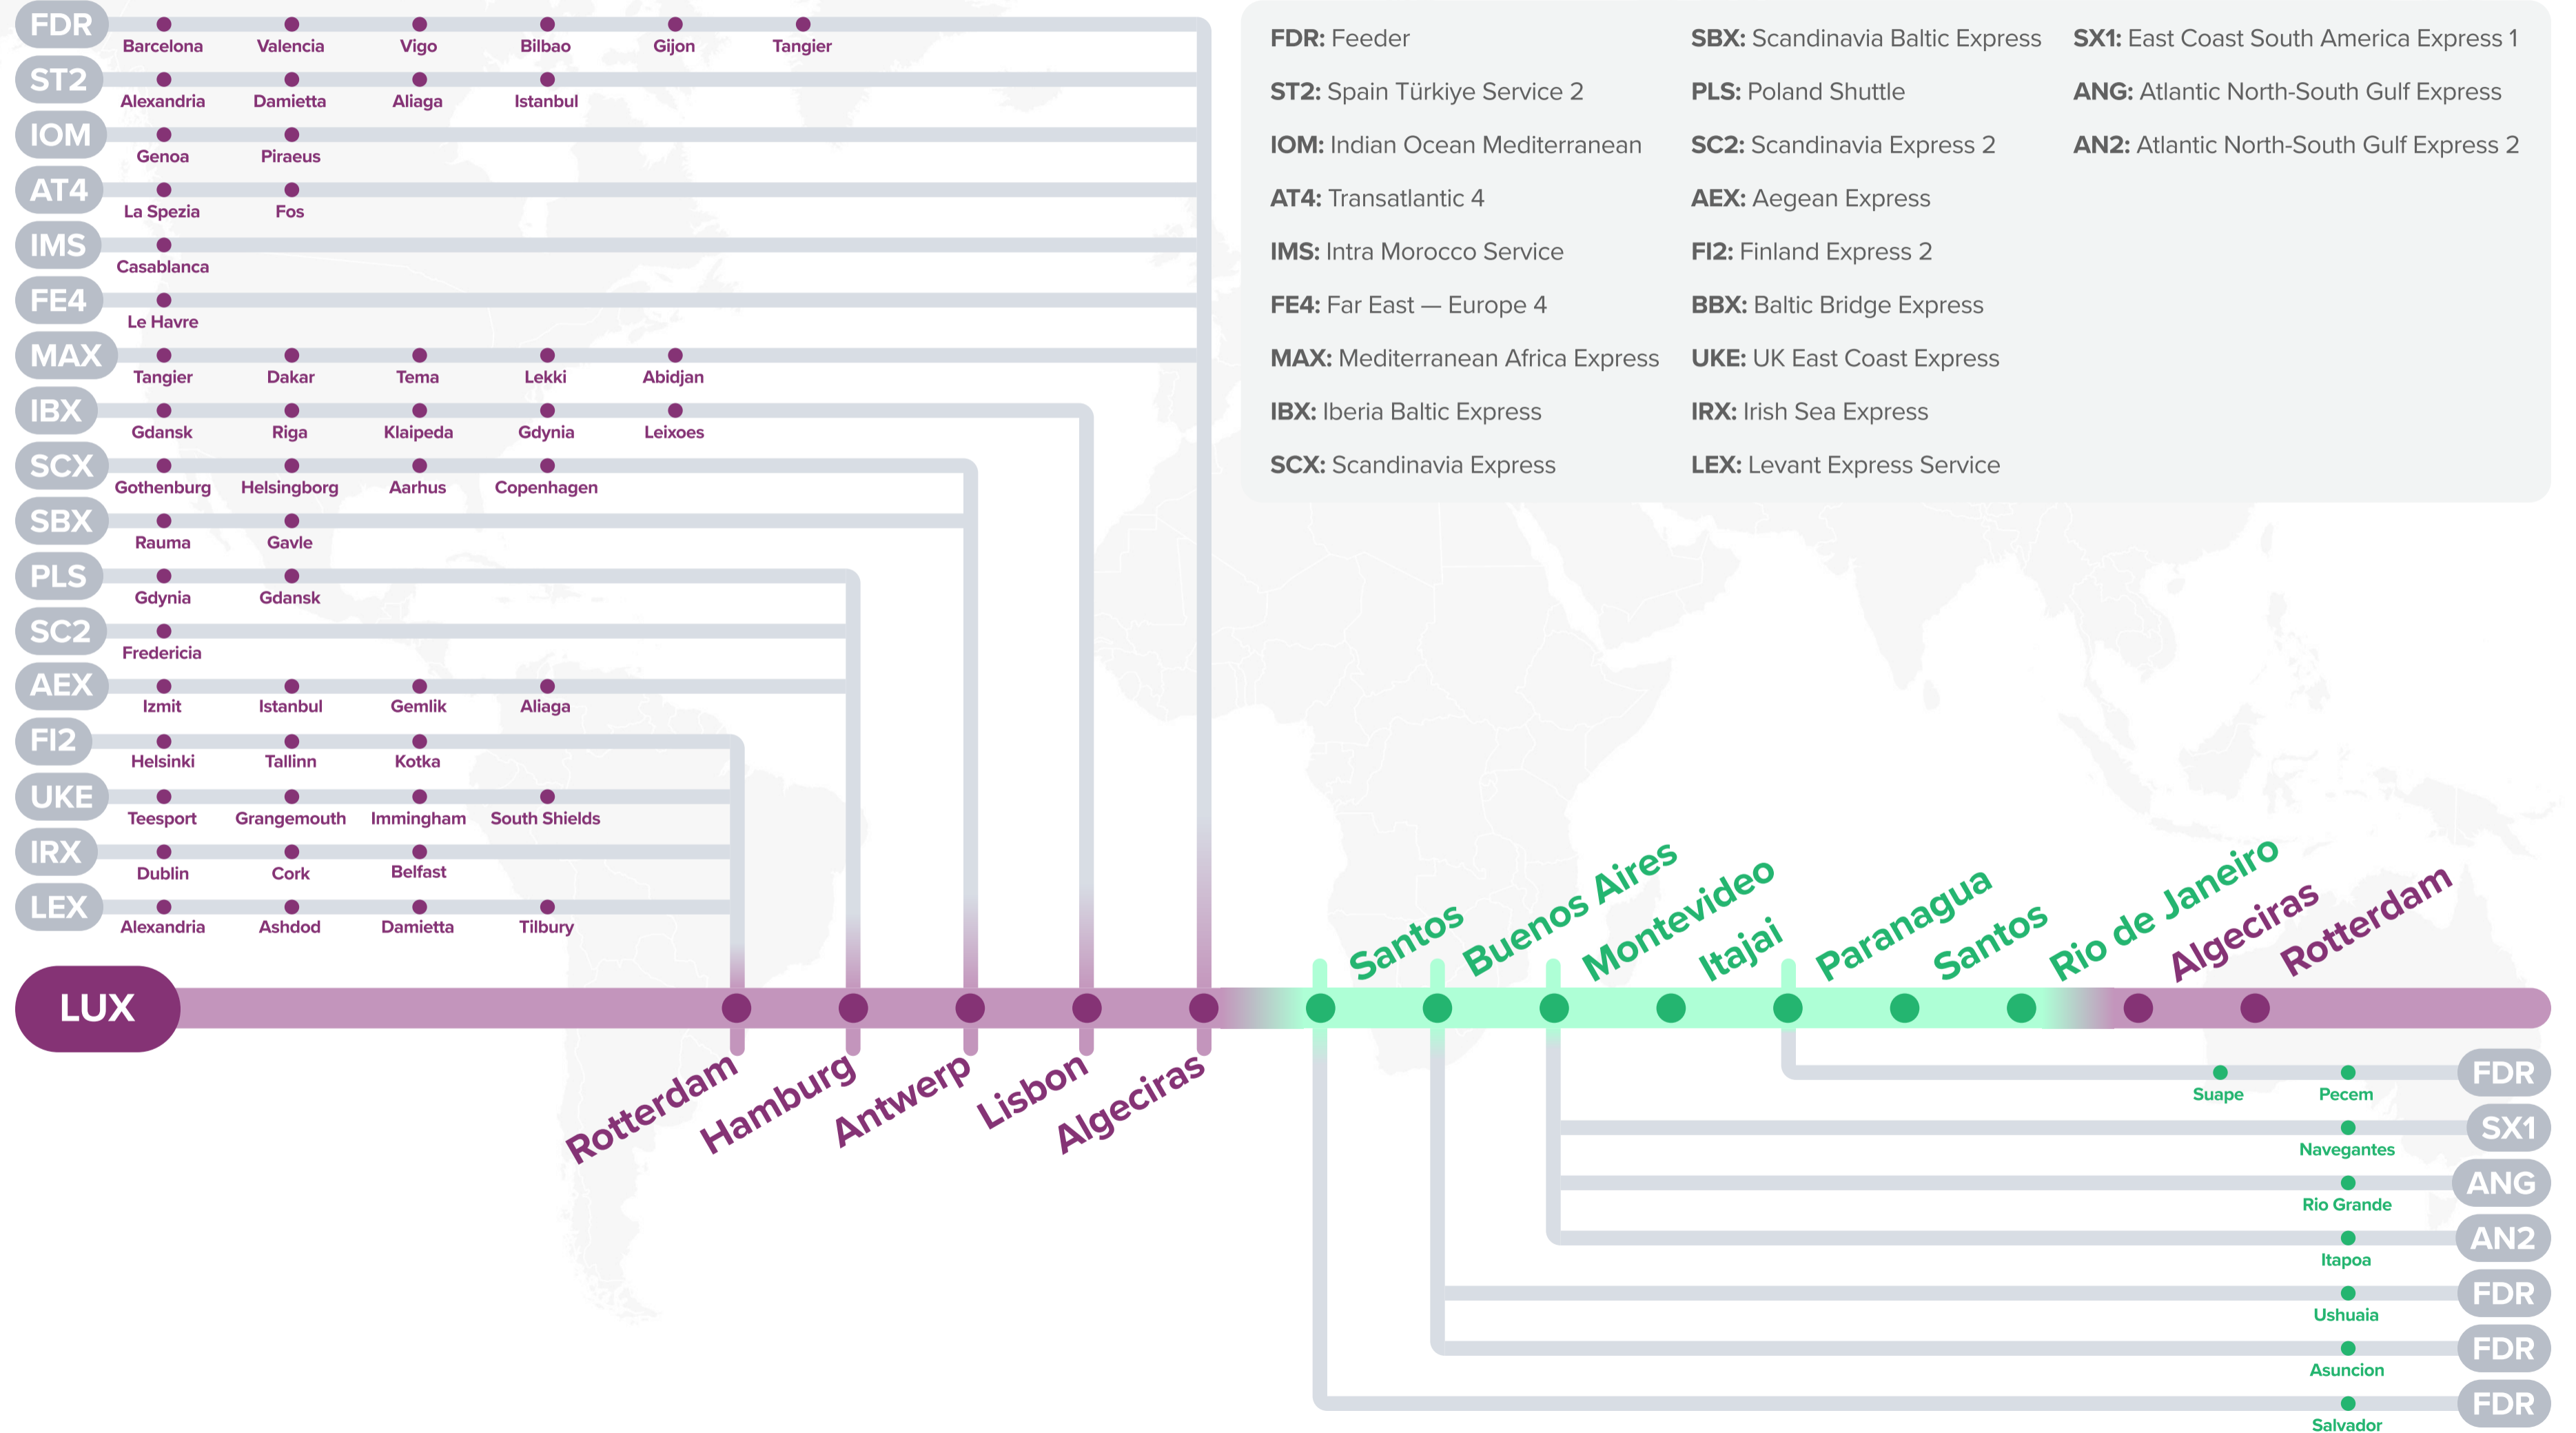

YOUR
NUMBER
ONE
SHIPPING
PARTNER

2026 LATIN AMERICA SERVICE

Effective from April 2026

As of March 23, 2026

TABLE OF CONTENTS

- Latin America – Europe Service
- Asia – Latin America Services
- Latin America – North America Services
- Latin America Services - Intra Regional
- Caribbean Express

LUX

- Rotterdam
- Hamburg
- Antwerp
- Lisbon
- Algeciras
- Santos
- Buenos Aires
- Montevideo
- Itajai
- Paranagua
- Santos
- Rio De Janeiro
- Algeciras
- Rotterdam

Latin America – Europe Service

LUX: Latin East Coast Europe Express

Latin America – Europe Service

AL5: Transatlantic 5

- SBX:** Scandinavia Baltic Express
- SCX:** Scandinavia Express
- FI2:** Finland Express 2
- AEX:** Aegean Express
- LUX:** Latin East Coast Europe Express
- SC2:** Scandinavia Express 2
- PLS:** Poland Shuttle
- LEX:** Levant Express Service
- IBX:** Iberia Baltic Express
- AX3:** Asia Latin America Express 3
- AX2:** Asia Latin America Express 2
- GPX:** Guayaquil Paita Express
- CX1:** Caribbean Express 1
- CX4:** Caribbean Express 4
- FLX:** Florida Latin Express
- CX3:** Caribbean Express 3
- CX6:** Caribbean Express 6
- CX7:** Caribbean Express 7
- CX8:** Caribbean Express 8
- AN2:** Atlantic North-South Gulf Express 2
- FDR:** Feeder

MAR

- Los Angeles
- Manzanillo (Mexico)
- Lazaro Cardenas
- Puerto Quetzal
- Corinto
- Puerto Caldera
- Puerto Quetzal
- Manzanillo (Mexico)
- Los Angeles

FLX

- Port Everglades
- Philadelphia
- New York
- Cartagena
- Guayaquil
- Callao
- San Antonio
- Callao
- Guayaquil
- Cartagena
- Port Everglades