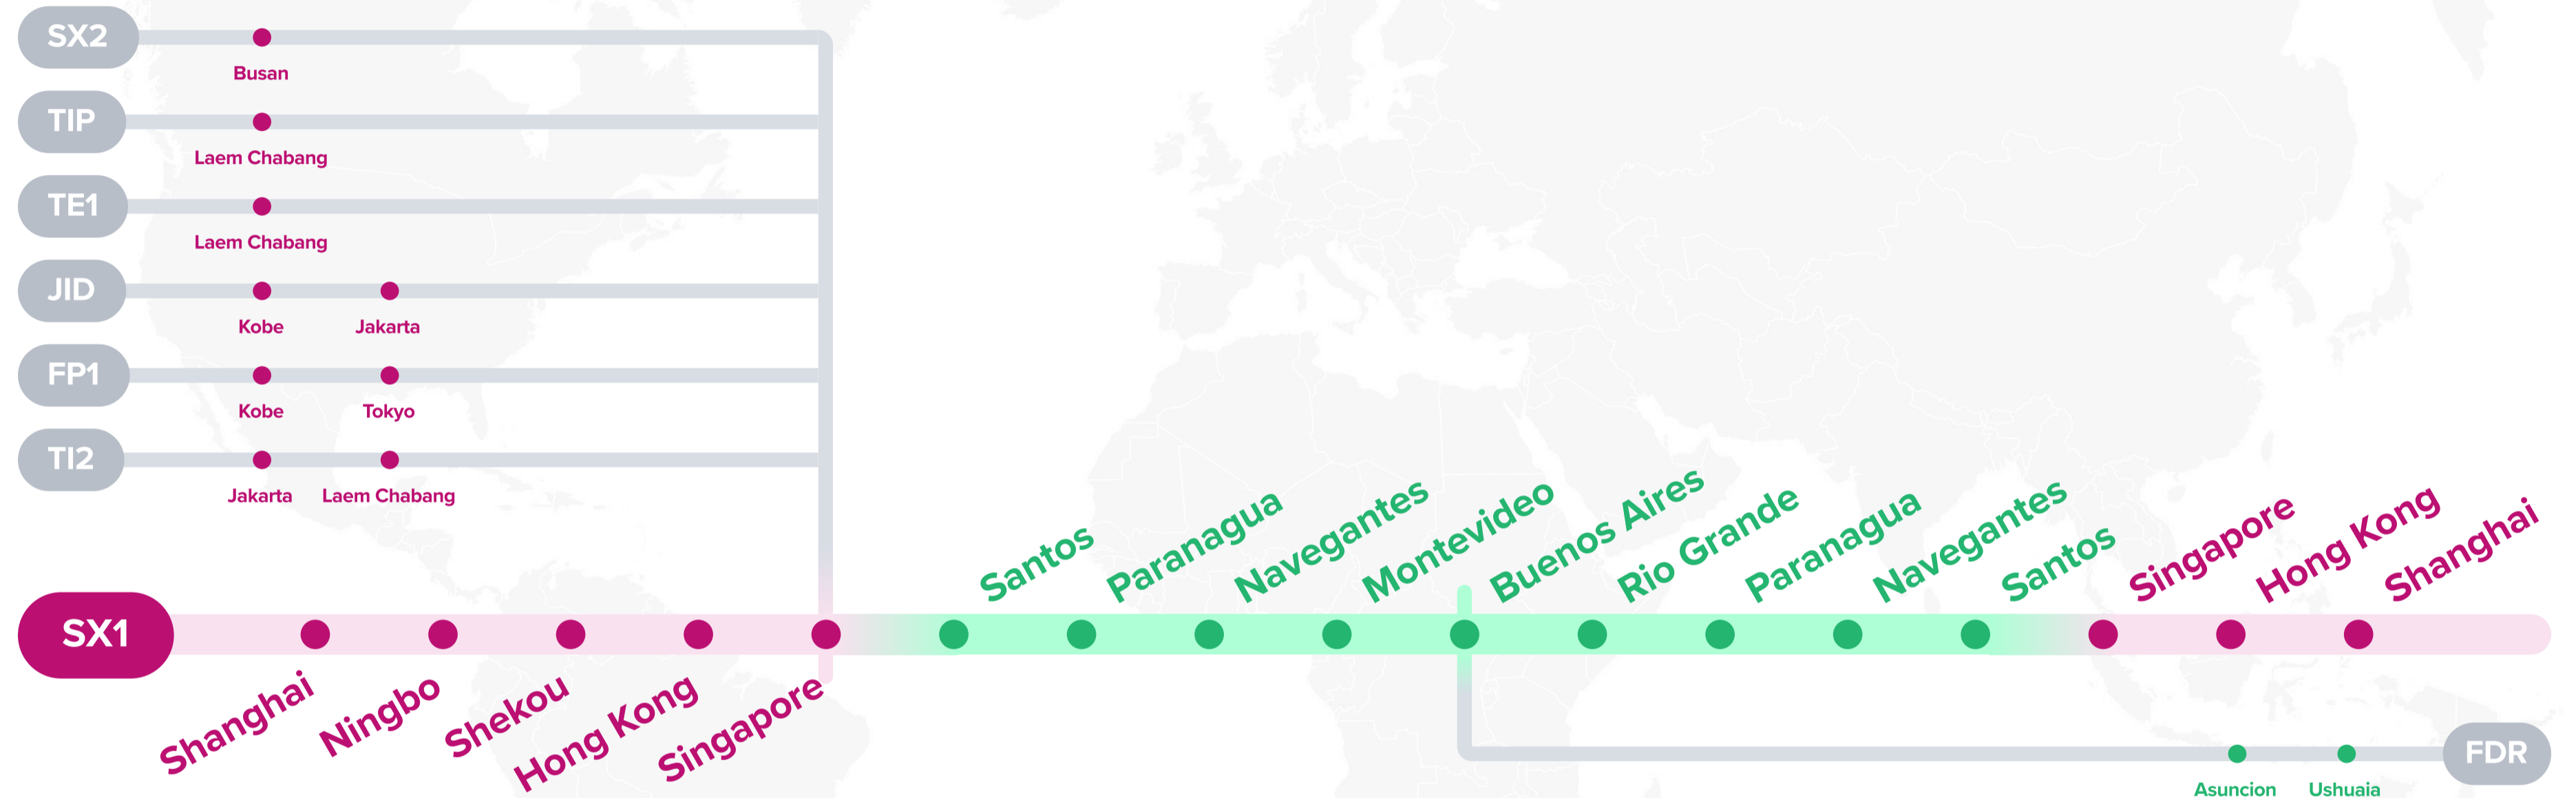

Asia – Latin America Service

AX4: Asia Latin America Express 4

- AX2:** Asia Latin America Express 2
- BH2:** Bohai Express 2
- BH3:** Bohai Express 3
- GS2:** Gulf Pacific South 2
- KCS:** Korea China Shuttle
- SX2:** East Coast South America Express 2
- MAR:** Margarita NEO-Express Service
- MX2:** Margarita NEO-Express Service 2
- ATS:** Altiplano Service

Asia – Latin America Service

SX1: East Coast South America Express 1

SX2: East Coast South America Express 2 **FDR:** Feeder

TIP: Thailand India Pakistan

TE1: Thailand East India 1

JID: Japan Indonesia

FP1: Far East Pacific 1

TI2: Thailand Indonesia 2

Asia – Latin America Service

SX2: East Coast South America Express 2

JID: Japan Indonesia

TI2: Thailand Indonesia 2

TE1: Thailand East India 1

EC3: US East Coast 3

TIP: Thailand India Pakistan

MAR

- Los Angeles
- Manzanillo (Mexico)
- Lazaro Cardenas
- Puerto Quetzal
- Corinto
- Puerto Caldera
- Puerto Quetzal
- Manzanillo (Mexico)
- Los Angeles

FLX

- Port Everglades
- Philadelphia
- New York
- Cartagena
- Guayaquil
- Callao
- San Antonio
- Callao
- Guayaquil
- Cartagena
- Port Everglades