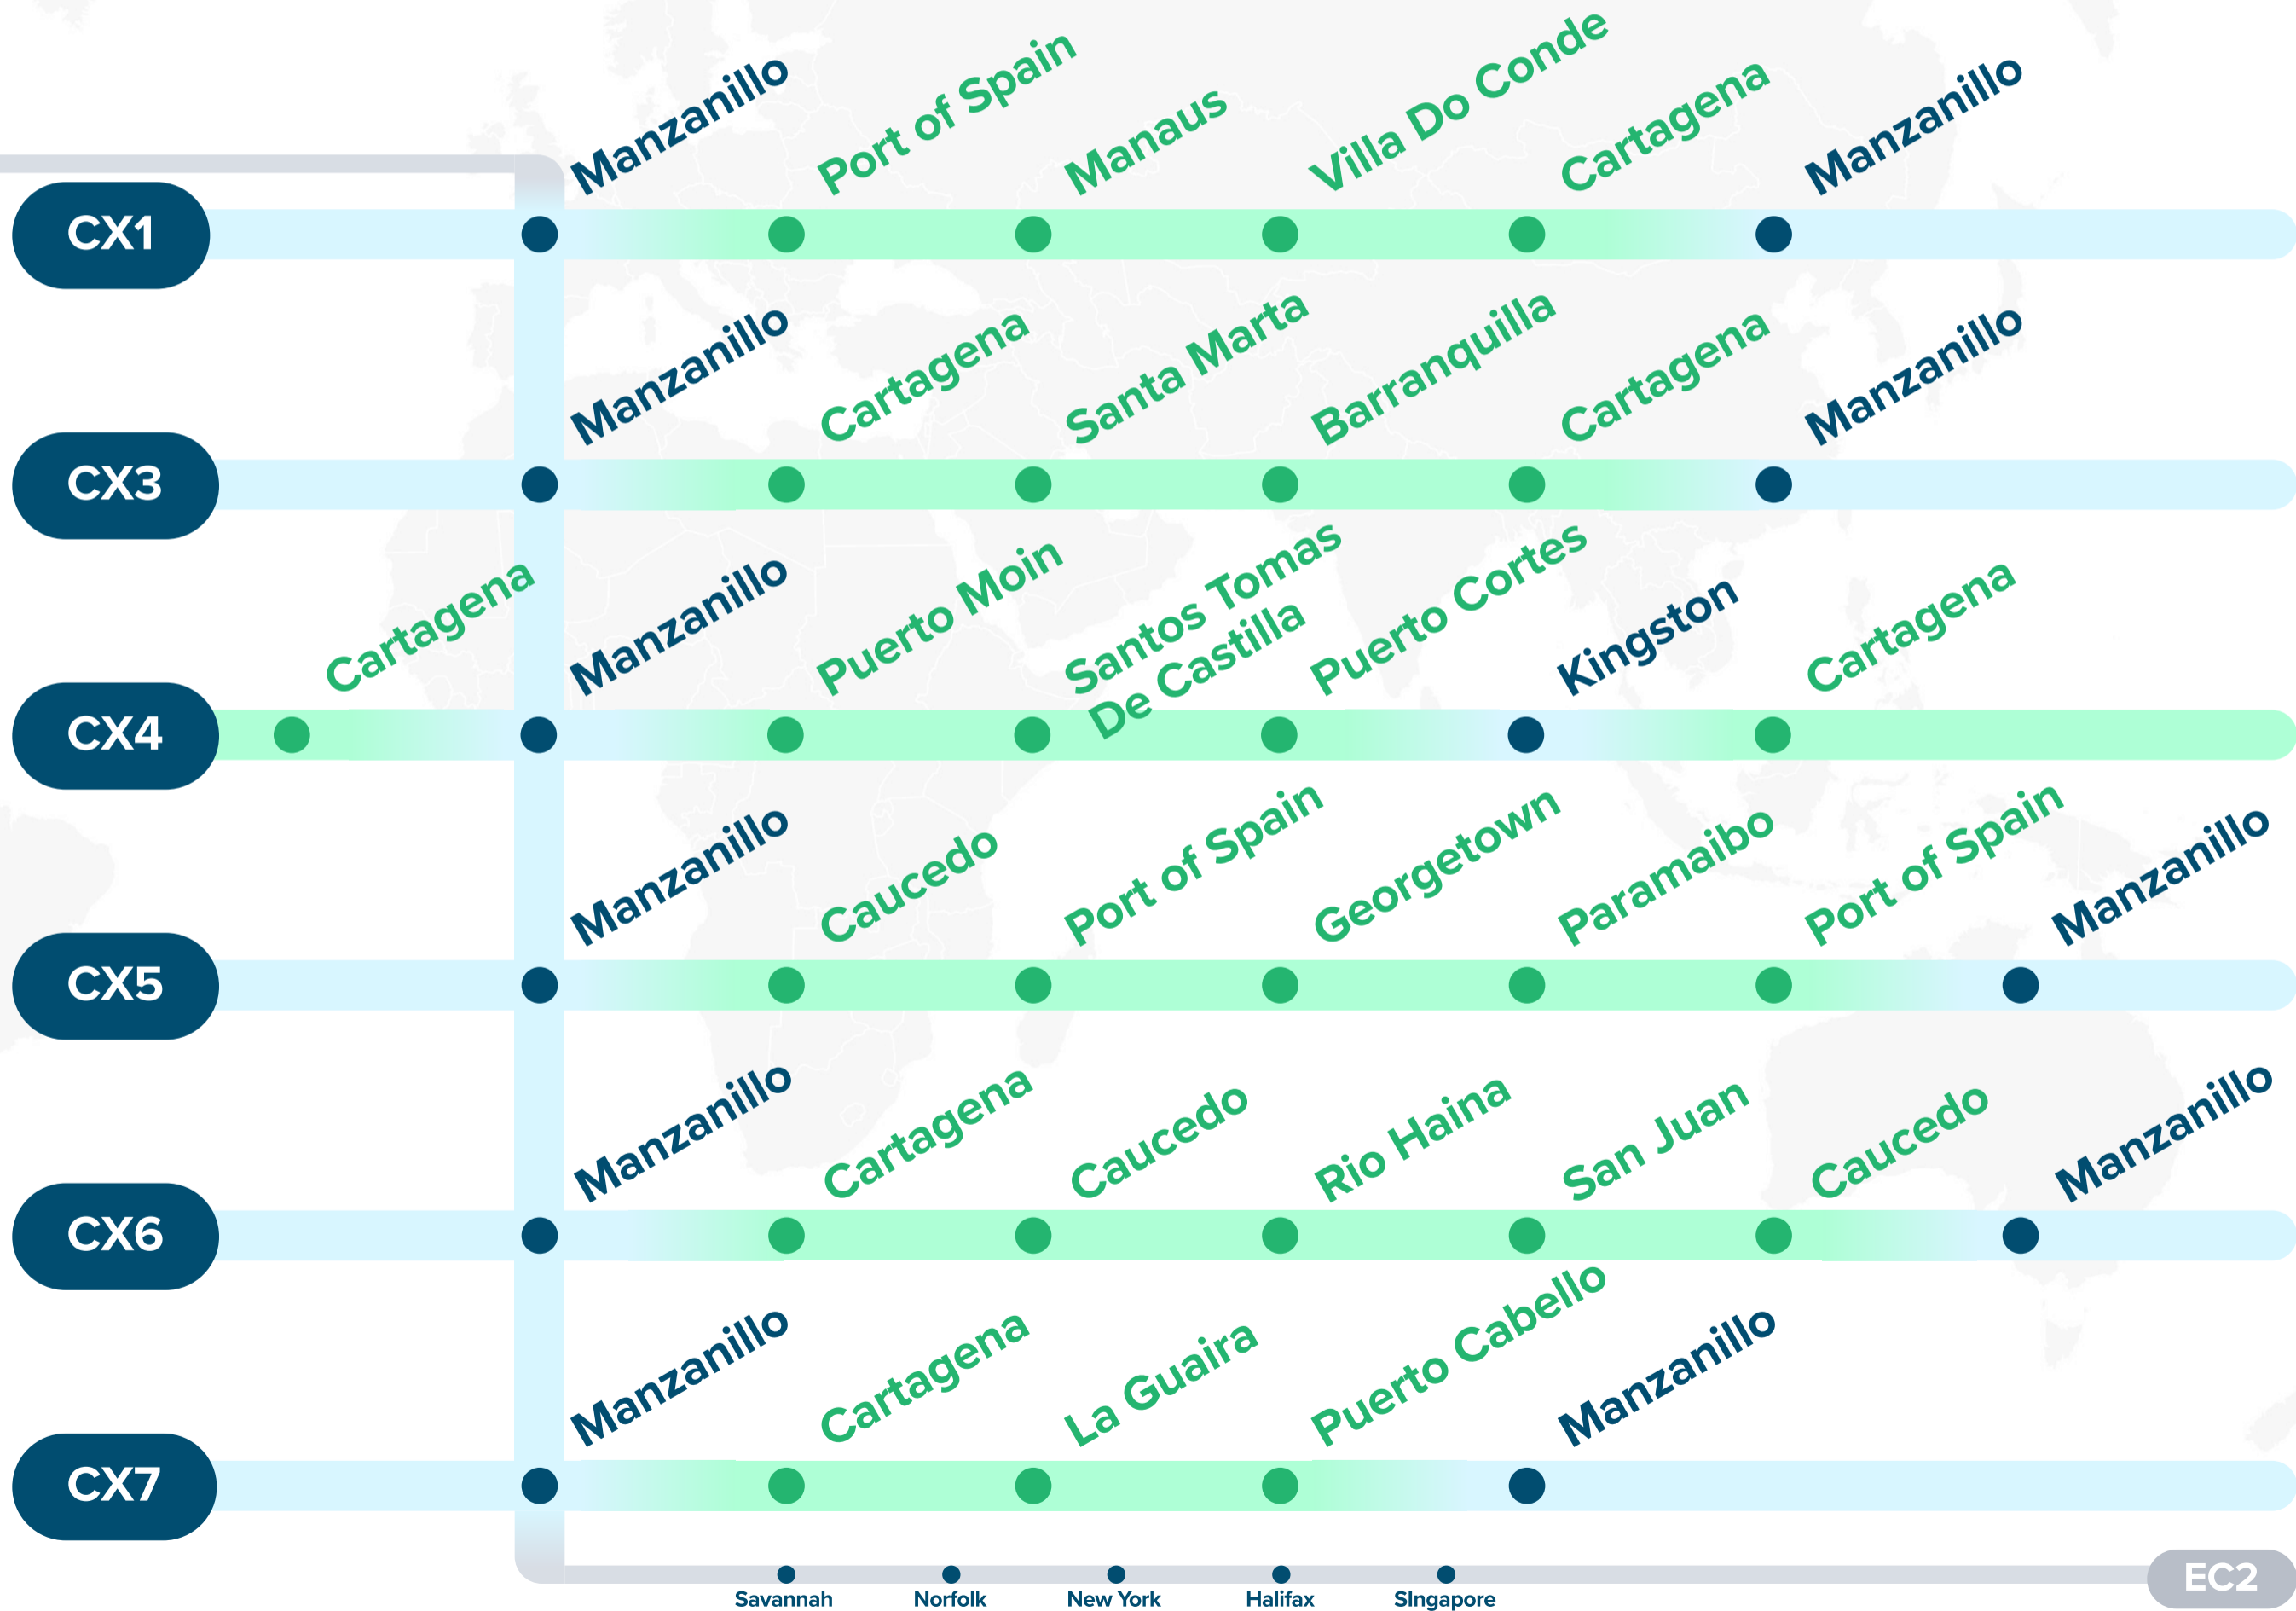

MAR

- Los Angeles
- Manzanillo (Mexico)
- Lazaro Cardenas
- Puerto Quetzal
- Corinto
- Puerto Caldera
- Puerto Quetzal
- Manzanillo (Mexico)
- Los Angeles

FLX

- Port Everglades
- Philadelphia
- New York
- Cartagena
- Guayaquil
- Callao
- San Antonio
- Callao
- Guayaquil
- Cartagena
- Port Everglades

ANG

- Veracruz
- Altamira
- Houston
- New Orleans
- Cartagena
- Suape
- Santos
- Buenos Aires
- Montevideo
- Rio Grande
- Itajai
- Paranagua
- Santos
- Cartagena
- Veracruz

AN2

- Veracruz
- Altamira
- Houston
- Miami
- Kingston
- Cartagena
- Santos
- Buenos Aires
- Montevideo
- Itapoa
- Paranagua
- Santos
- Rio de Janeiro
- Cartagena
- Kingston
- Veracruz

RPX: River Plate Express

2 choices of services that provide extensive coverage of key ports to meet your direct connection needs within Latin America

CX1	CX2	CX3	CX4	CX5	CX6	CX7	CX8	CX0
Manzanillo, PA	Cartagena	Manzanillo	Cartagena	Manzanillo, PA	Manzanillo, PA	Manzanillo, PA	Cartagena	Manzanillo, PA
Port Of Spain	Caucedo	Cartagena	Manzanillo, PA	Caucedo	Cartagena	Cartagena	Puerto Moin	Puerto Cortes
Manaus	San Juan	Santa Marta	Puerto Moin	Port Of Spain	Caucedo	La Guaira	Puerto Barrios	Manzanillo, PA
Vila Do Conde		Barranquilla	Santos Tomas De Castilla	Georgetown	Rio Haina	Puerto Cabello	Puerto Cortes	
Cartagena		Cartagena	Puerto Cortes	Paramaribo	San Juan	Manzanillo, PA	Cartagena	
Manzanillo, PA		Manzanillo	Kingston	Port of Spain	Caucedo			
			Cartagena	Manzanillo, PA	Manzanillo, PA			

9 choices of services that provide extensive coverage of key ports to meet your direct connection needs in the Caribbean.

Carribbean Express

AX3: Asia Latin America Express 3
AX4: Asia Latin America Express 4
AX2: Asia Latin America Express 2
KCI: Korea China Indonesia Service
AG1: Asia Gulf Express 1
MS2: Mediterranean Pacific South 2
KCS: Korea China Shuttle
EC2: US East Coast 2
FDR: Feeder