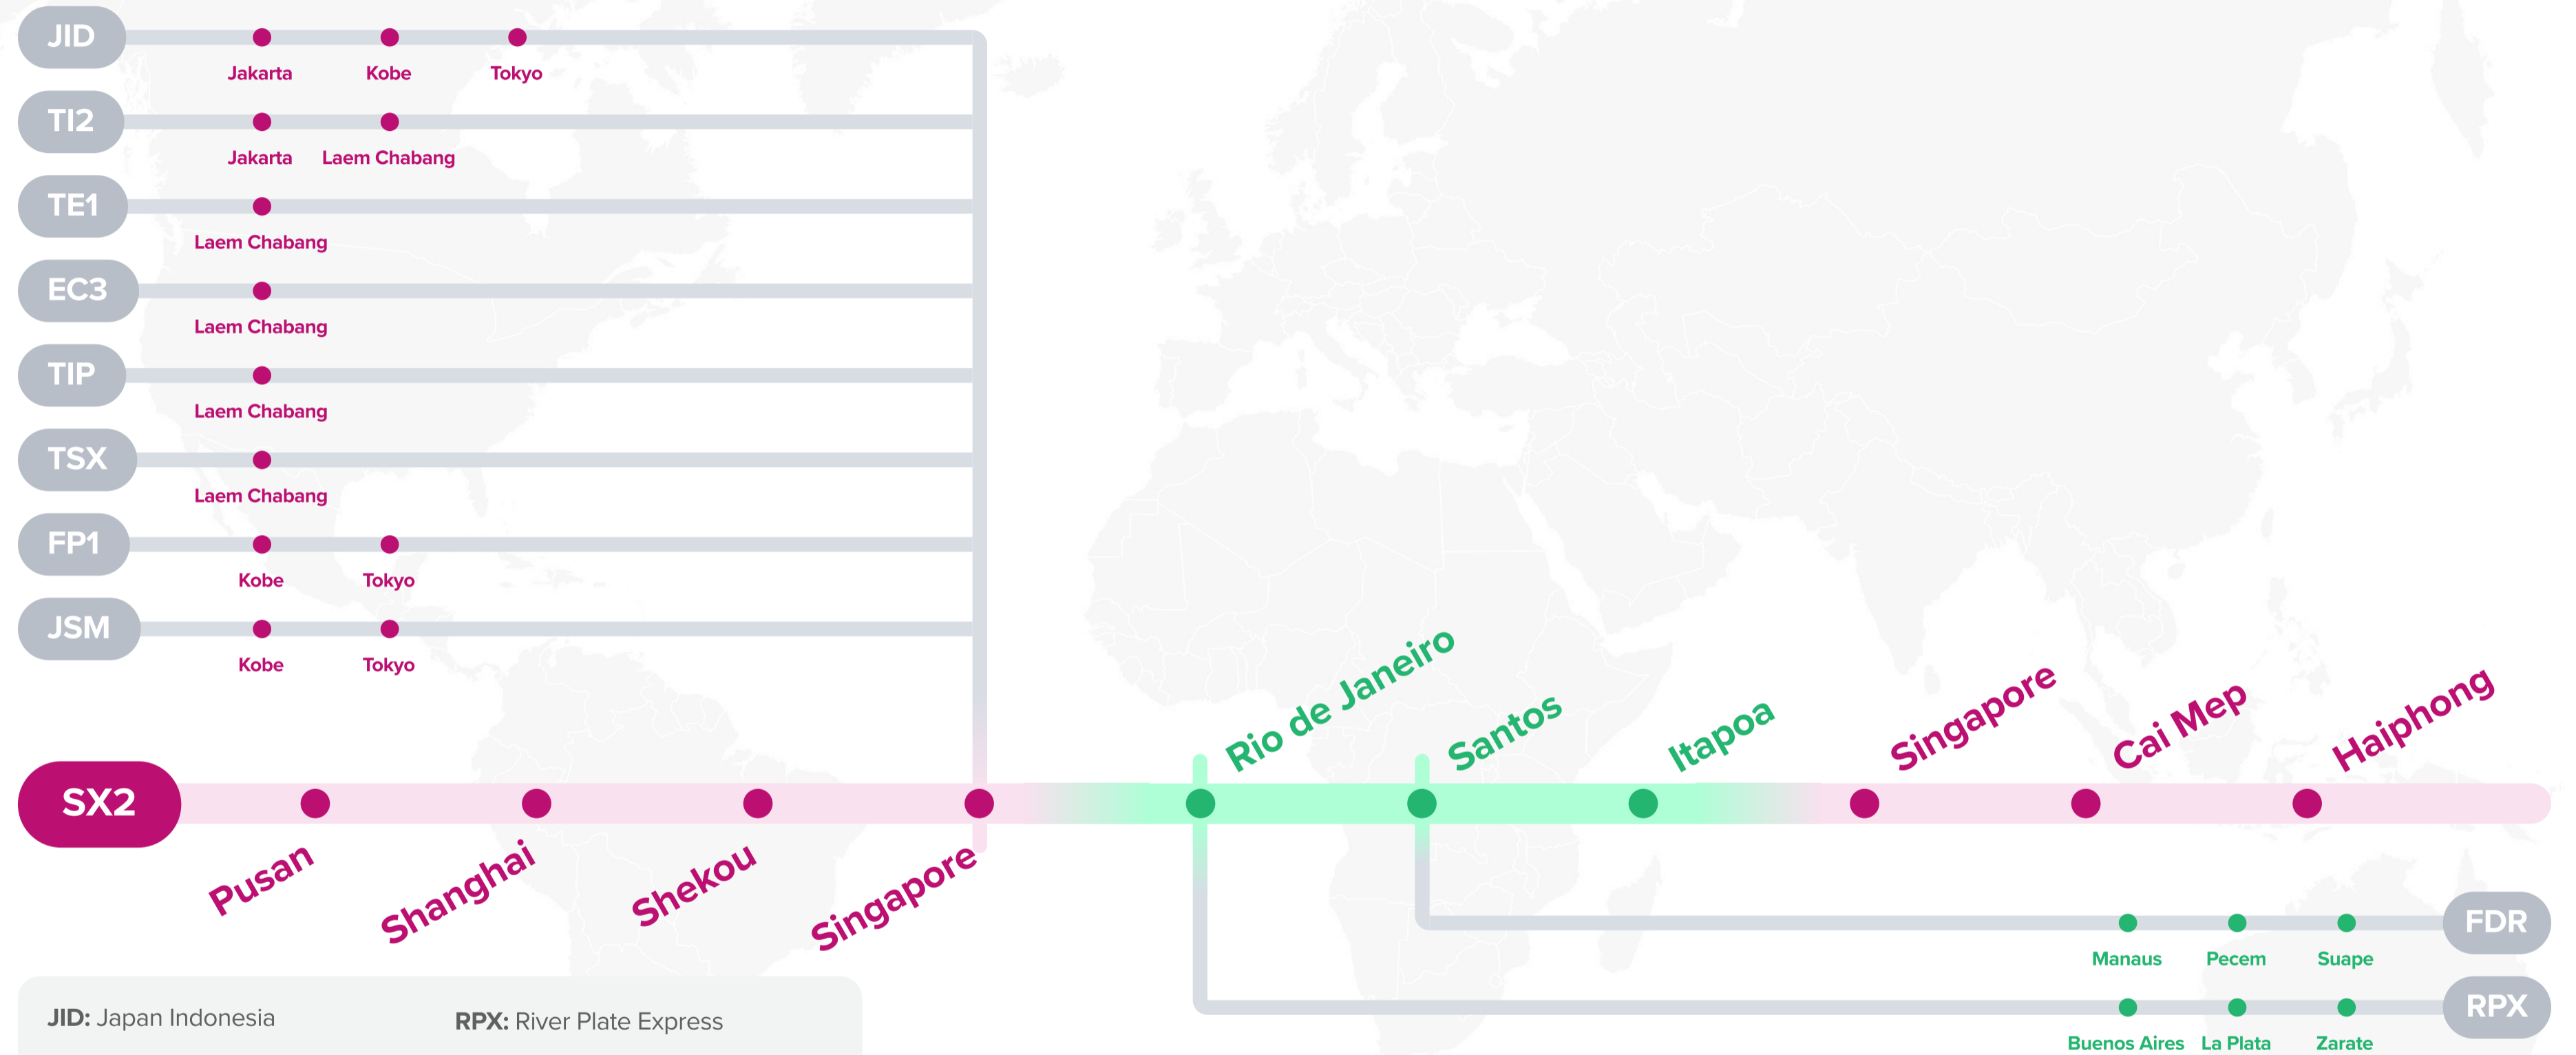

Asia – Latin America Service

SX1: East Coast South America Express 1

SX2: East Coast South America Express 2 **FDR:** Feeder

TIP: Thailand India Pakistan

TE1: Thailand East India 1

JID: Japan Indonesia

FP1: Far East Pacific 1

TI2: Thailand Indonesia 2

Asia – Latin America Service

SX2: East Coast South America Express 2

JID: Japan Indonesia

TI2: Thailand Indonesia 2

TE1: Thailand East India 1

EC3: US East Coast 3

TIP: Thailand India Pakistan

MAR

- Los Angeles
- Manzanillo (Mexico)
- Lazaro Cardenas
- Puerto Quetzal
- Corinto
- Puerto Caldera
- Puerto Quetzal
- Manzanillo (Mexico)
- Los Angeles

FLX

- Port Everglades
- Philadelphia
- New York
- Cartagena
- Guayaquil
- Callao
- San Antonio
- Callao
- Guayaquil
- Cartagena
- Port Everglades

ANG

- Veracruz
- Altamira
- Houston
- New Orleans
- Cartagena
- Suape
- Santos
- Buenos Aires
- Montevideo
- Rio Grande
- Itajai
- Paranagua
- Santos
- Cartagena
- Veracruz

AN2

- Veracruz
- Altamira
- Houston
- Miami
- Kingston
- Cartagena
- Santos
- Buenos Aires
- Montevideo
- Itapoa
- Paranagua
- Santos
- Rio de Janeiro
- Cartagena
- Kingston
- Veracruz