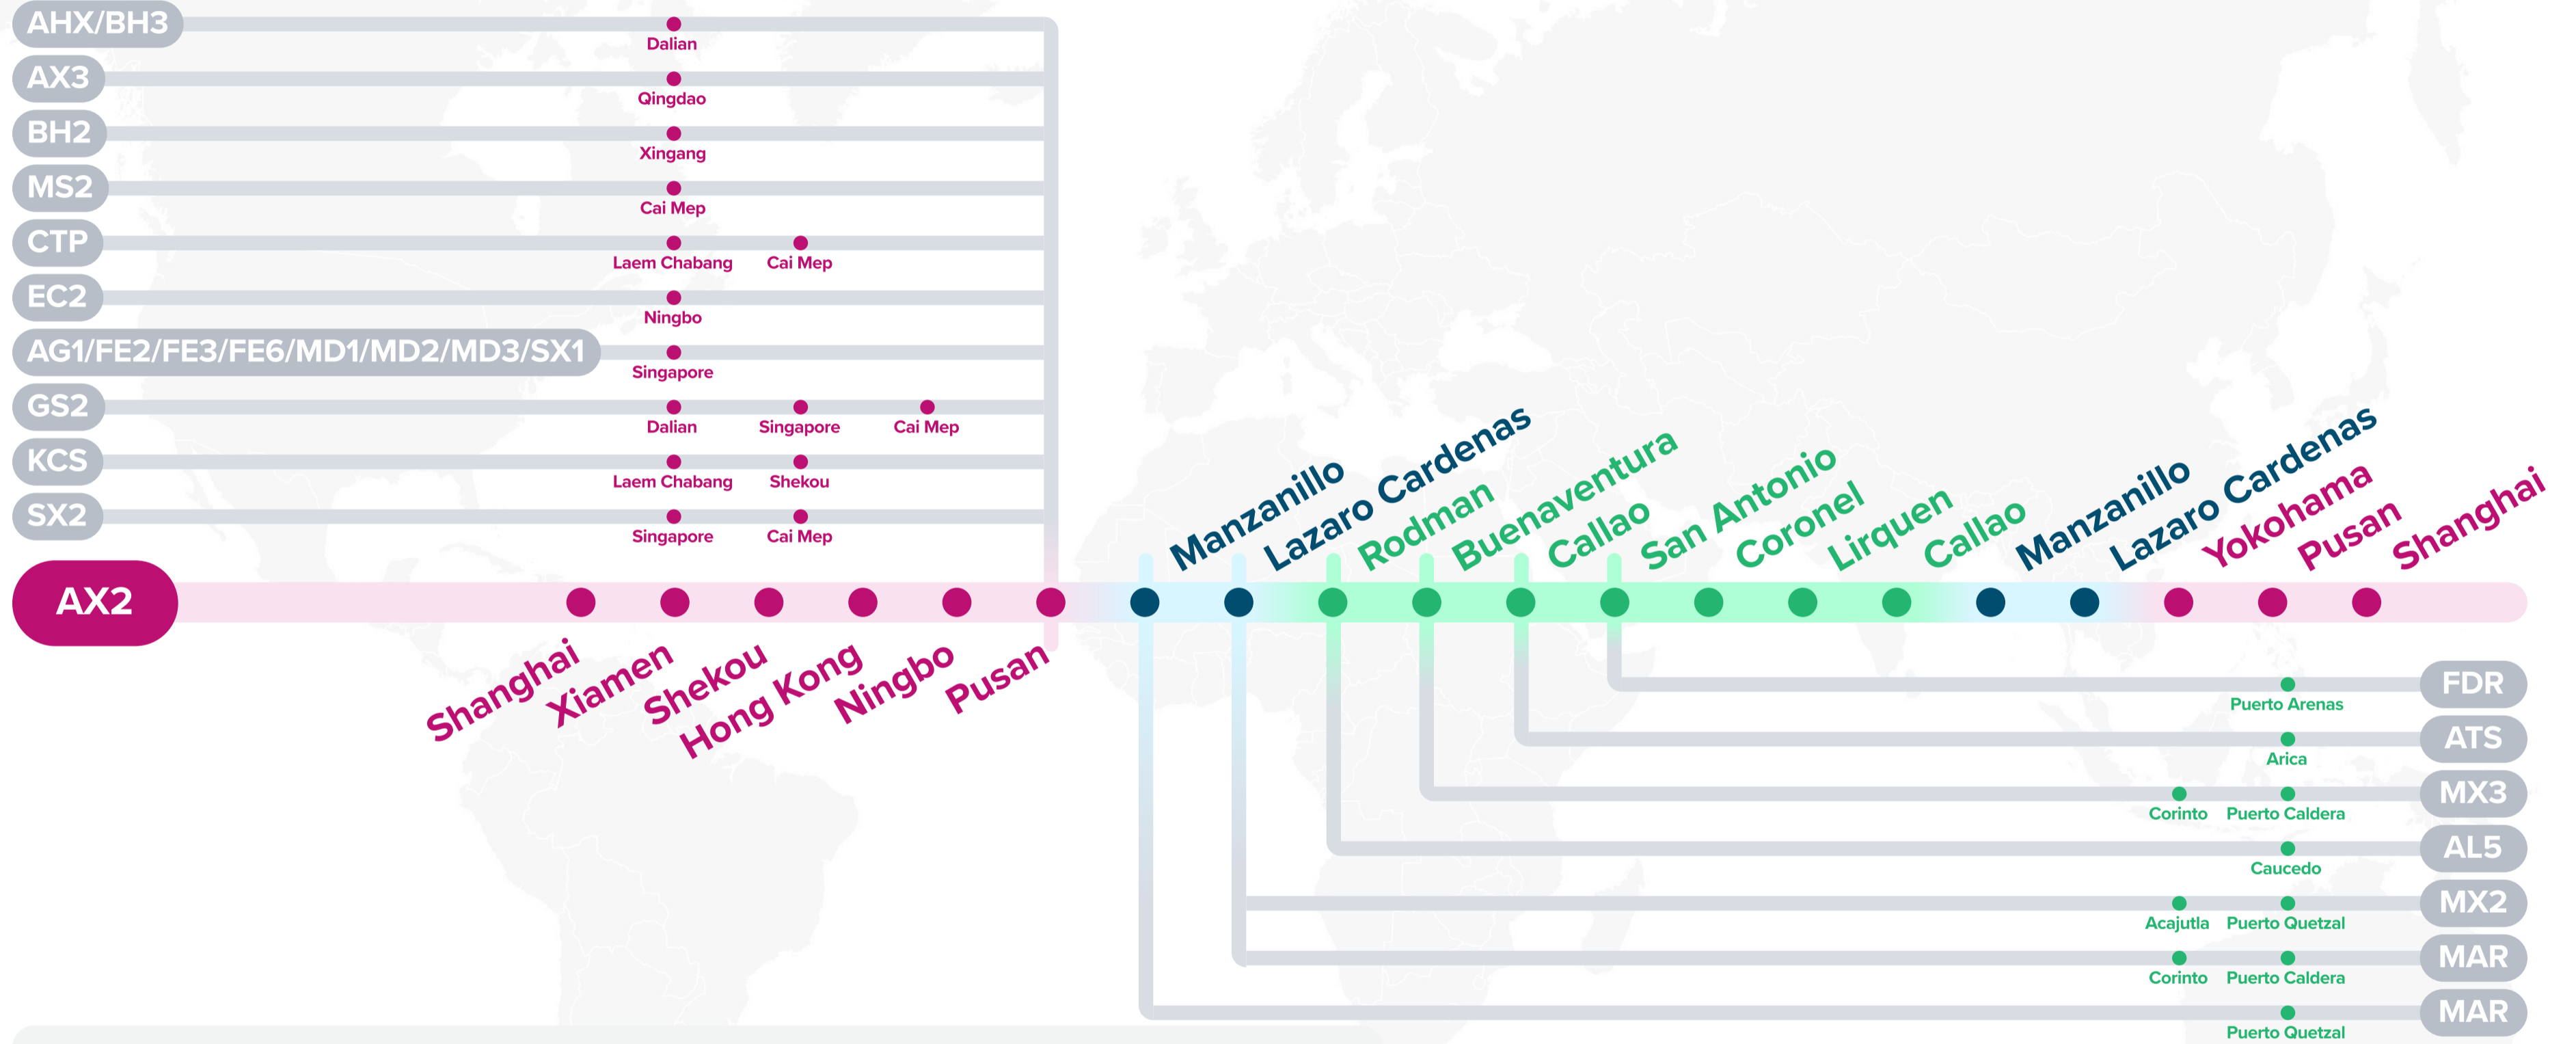

Asia – Latin America Service

AX2: Asia Latin America Express 2

AHX: Asia Hawaii Express

BH3: Bohai Express 3

AX3: Asia Latin America Express 3

BH2: Bohai Express 2

MS2: Mediterranean Pacific South 2

CTP: China Thailand Philippines

EC2: US East Coast 2

AG1: Asia Gulf Express 1

FE2/3/6: Far East - Europe 2/3/6

MD1/2/3: Mediterranean 1/2/3

SX1: East Coast South America Express 1

GS2: Gulf Pacific South 2

KCS: Korea China Shuttle

SX2: East Coast South America Express 2

FDR: Feeder

ATS: Altiplano Service

MX3: Margarita NEO-Express Service 3

AL5: Transatlantic 5

MX2: Margarita NEO-Express Service 2

MAR: Margarita NEO-Express Service