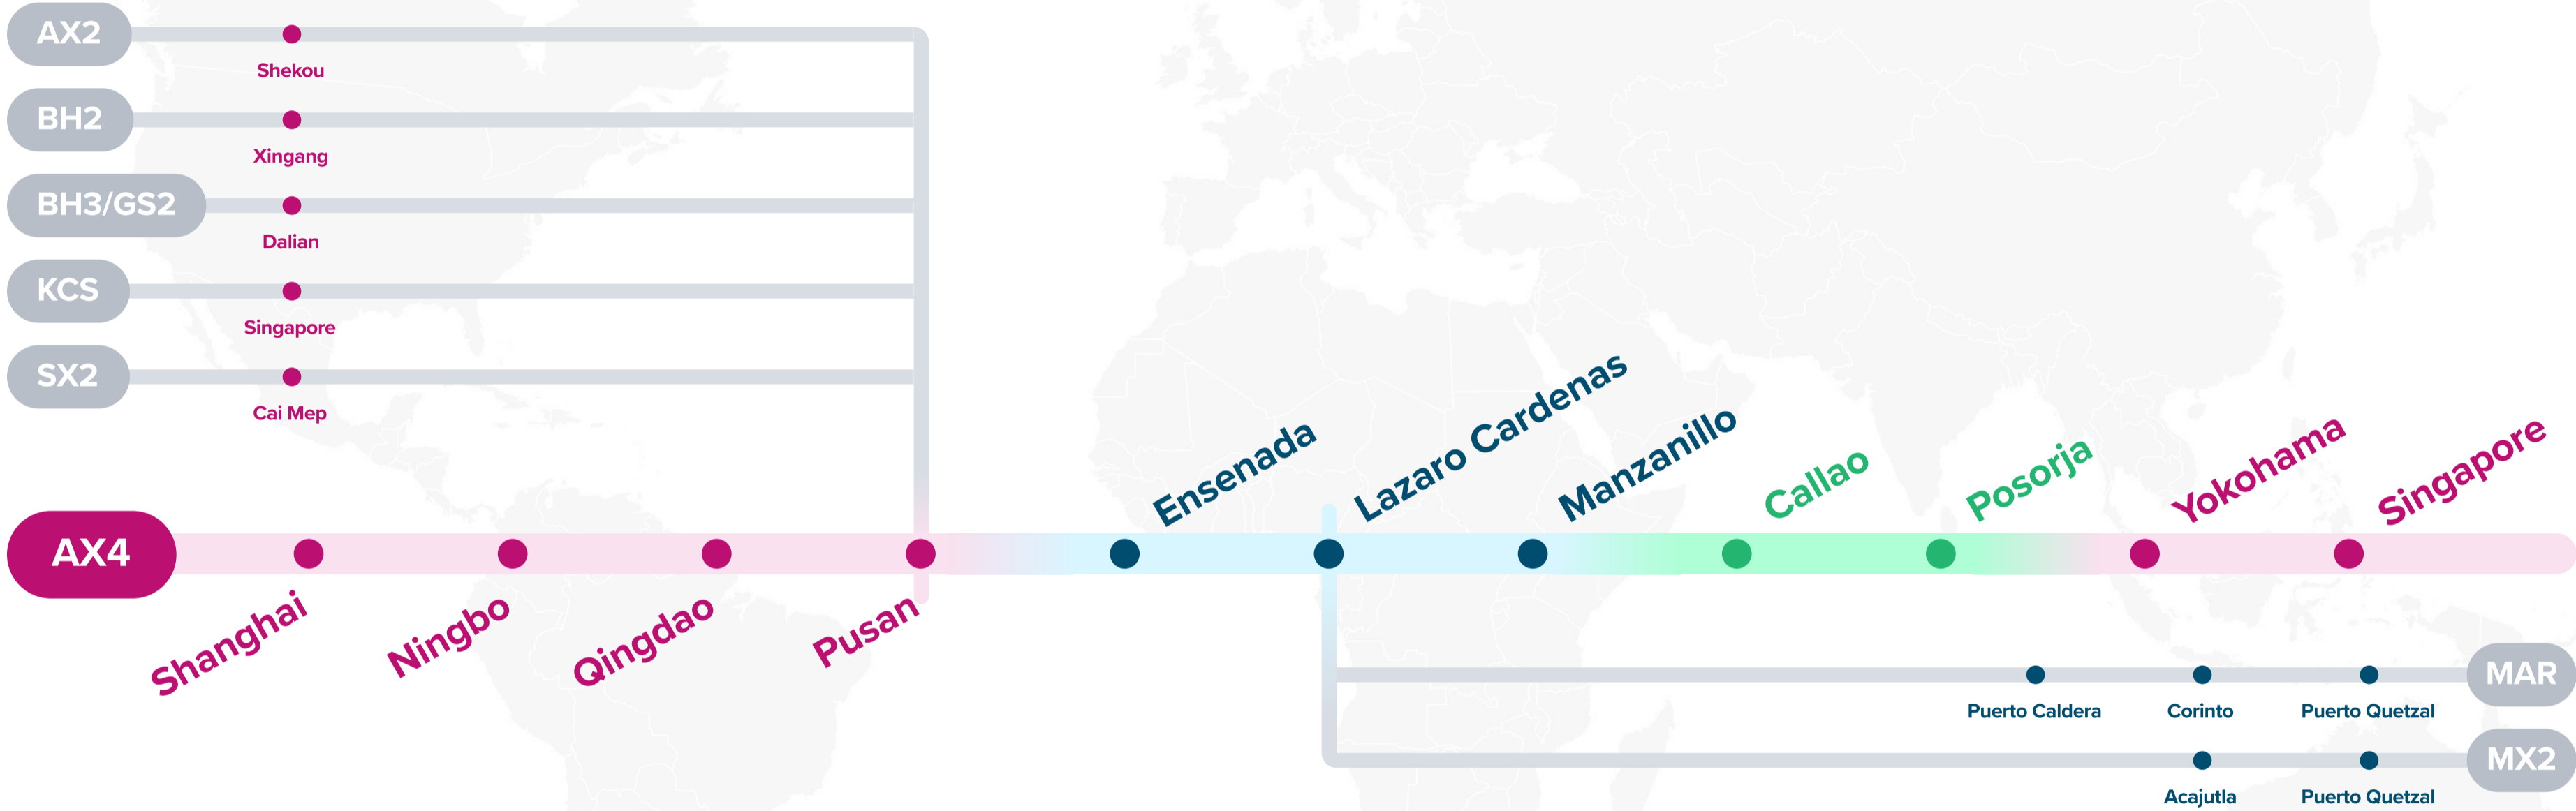

Asia – Latin America Service

AX4: Asia Latin America Express 4

- **AX2:** Asia Latin America Express 2
- **BH2:** Bohai Express 2
- **BH3:** Bohai Express 3
- **GS2:** Gulf Pacific South 2
- **KCS:** Korea China Shuttle
- **SX2:** East Coast South America Express 2
- **MAR:** Margarita NEO-Express Service
- **MX2:** Margarita NEO-Express Service 2
- **ATS:** Altiplano Service