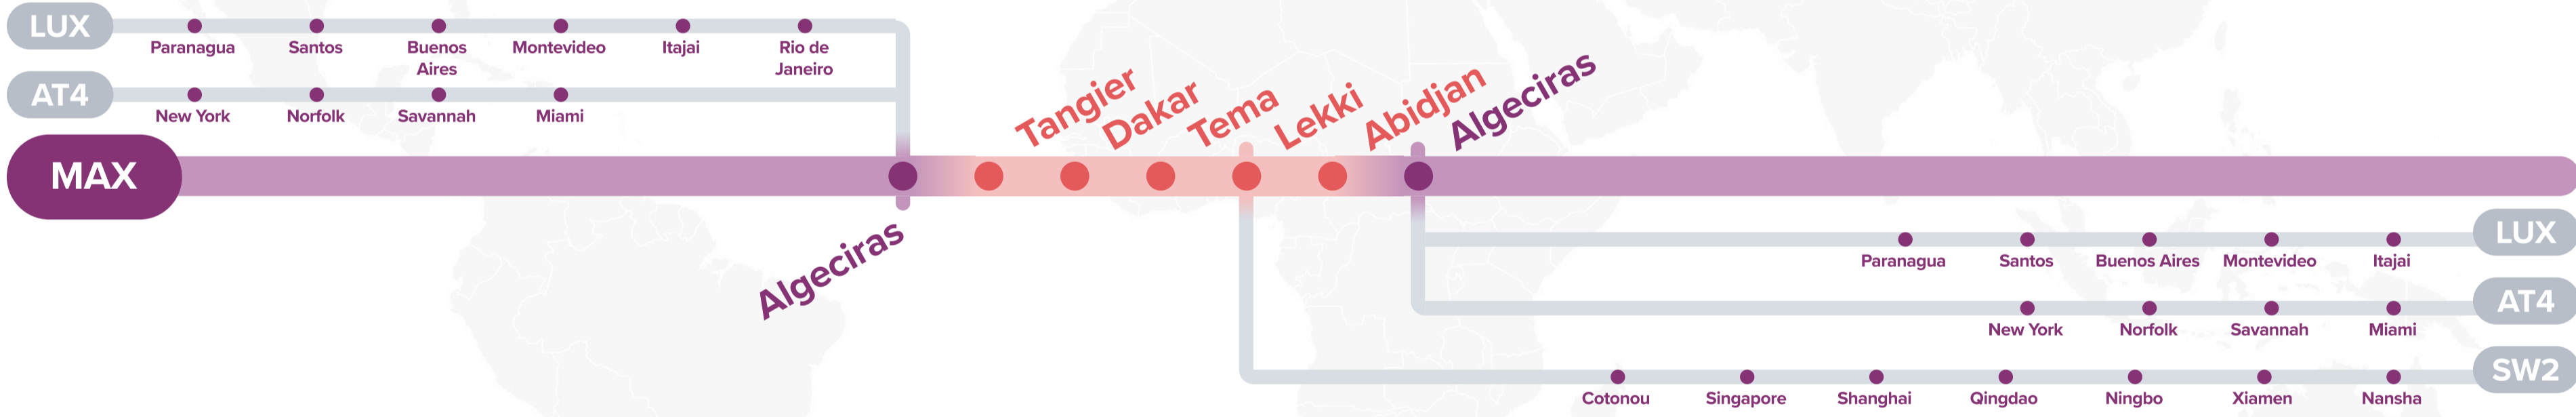

Your
Number
ONE
Shipping
Partner

MEDITERRANEAN AFRICA EXPRESS

As of April 23, 2026

Europe / Asia - West Africa Connections

MAX: Mediterranean Africa Express

AIM: Africa, India and Middle East Service
MS2: Mediterranean Pacific South 2
IMS: Intra Morocco Service
SRX: South Africa Rainbow Service
LUX: Latin East Coast Europe Express
AT4: Transatlantic 4
IOM: Indian Ocean Mediterranean
FDR: Feeder
ST2: Spain Türkiye Service 2
FE5: Far East - Europe 5
SW2: South West Africa 2

Americas - West Africa Connections

MAX: Mediterranean Africa Express

LUX: Latin East Coast Europe Express **WA1:** West Africa 1
AT4: Transatlantic 4 **SW2:** South West Africa 2

Connections to West Africa

Mediterranean Africa Express **MAX**

From East Coast North America **AT4**
From East Coast South America **LUX**

From North Europe
SRX **LUX** **FDR**

From Mediterranean
IOM **AT4** **FDR**

From Morocco **IMS**

From Asia
MS2 **IOM**

MAX

Dakar
Abidjan Tema Lekki

Your Number **ONE** Shipping Partner

● Connecting Africa
to all over the world

Ocean Network Express Pte. Ltd.
7 Straits View, #16-01 Marina One East Tower, Singapore 018936
www.one-line.com