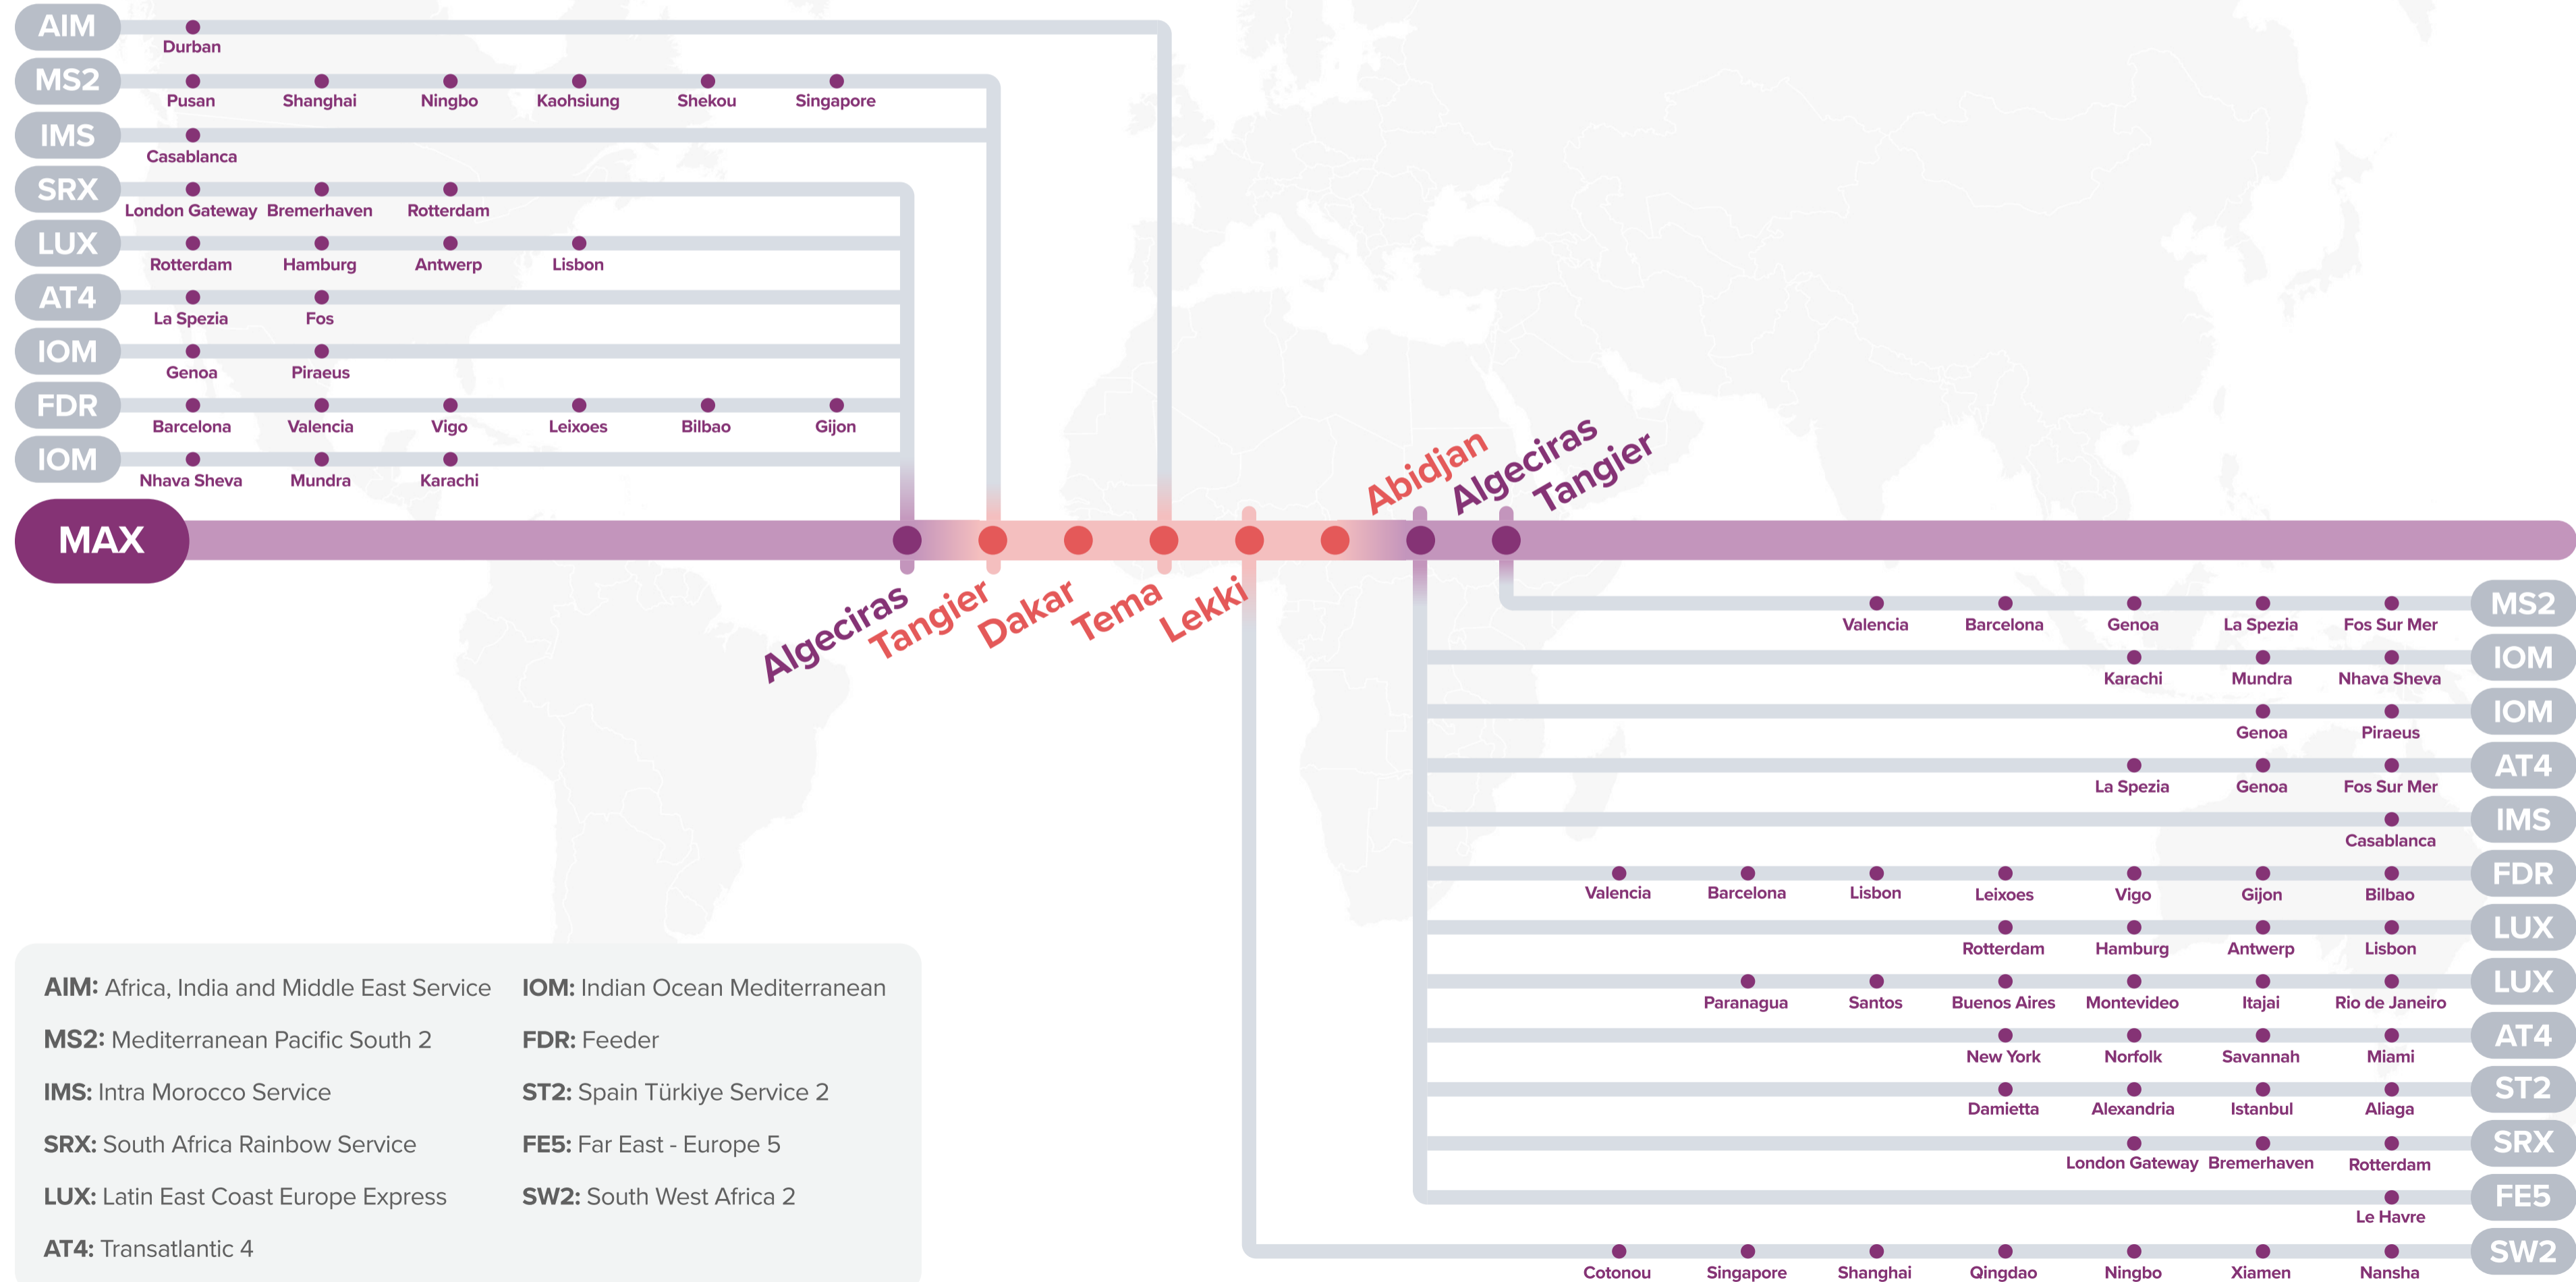

Your
Number
ONE
Shipping
Partner

MEDITERRANEAN AFRICA EXPRESS

As of April 23, 2026

Europe / Asia - West Africa Connections

MAX: Mediterranean Africa Express

AIM: Africa, India and Middle East Service
MS2: Mediterranean Pacific South 2
IMS: Intra Morocco Service
SRX: South Africa Rainbow Service
LUX: Latin East Coast Europe Express
AT4: Transatlantic 4
IOM: Indian Ocean Mediterranean
FDR: Feeder
ST2: Spain Türkiye Service 2
FE5: Far East - Europe 5
SW2: South West Africa 2

Americas - West Africa Connections

MAX: Mediterranean Africa Express

LUX: Latin East Coast Europe Express **WA1:** West Africa 1
AT4: Transatlantic 4 **SW2:** South West Africa 2

Connections to West Africa

Mediterranean Africa Express **MAX**

From East Coast North America **AT4**
From East Coast South America **LUX**

From North Europe
SRX **LUX** **FDR**

From Mediterranean
IOM **AT4** **FDR**

From Morocco **IMS**

From Asia
MS2 **IOM**

MAX

Dakar
Abidjan Tema Lekki

Your Number **ONE** Shipping Partner

● Connecting Africa
to all over the world

Ocean Network Express Pte. Ltd.
7 Straits View, #16-01 Marina One East Tower, Singapore 018936
www.one-line.com