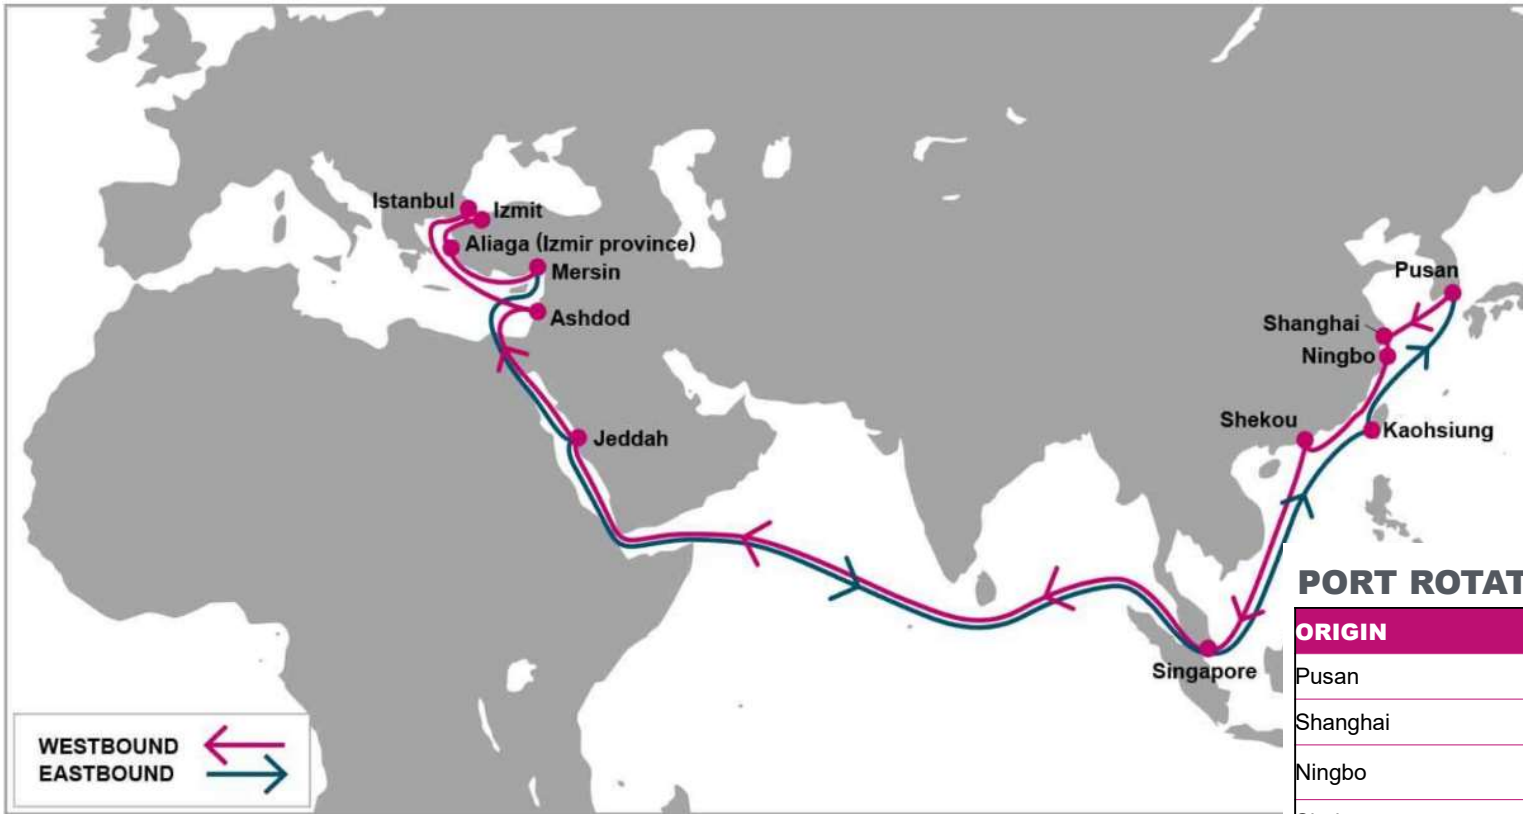

For more information, please click [here](#)

PORT ROTATION

(Terminals are subject to change)

ORIGIN	ETA/ETD	TERMINAL
Pusan	FRI/SAT	Pusan New Port Company
Shanghai	MON/TUE	Yangshan Terminal Phase 4
Ningbo	TUE/WED	Ningbo Beilun Second Container Terminal
Shekou	SAT/SUN	Chiwan Container Terminal
Singapore	THU/FRI	PSA Singapore
Jeddah	MON/WED	DP World Jeddah
Ashdod	SAT/MON	Ashdod Port Container Terminals
Istanbul (Ambarli)	WED/SAT	Kumport
Izmit	SAT/SUN	Evyap
Aliaga(Izmir province)	MON/THU	TCE EGE
Mersin	SAT/SUN	Mersin International Port (MIP)
Jeddah	FRI/SAT	DP World Jeddah
Singapore	THU/FRI	PSA Singapore
Kaohsiung	TUE/WED	Kao Ming Container Terminal (KMCT)
Pusan	FRI/SAT	Pusan New Port Company

Turnaround days: 70

W/B	ASH	IST	IZT	ALI	MER	E/B	SIN	KHH	PUS	SHA	NGB	SHK
PUS	28	32	35	37	42	IST	26	31	34	37	28	32
SHA	25	29	32	34	39	IZT	25	30	33	36	37	41
NGB	24	28	31	33	38	ALI	21	26	29	32	33	37
SHK	20	24	27	29	34	MER	18	23	26	29	30	34
SIN	15	19	22	24	29	JED	12	17	20	23	24	28
JED	3	7	10	12	17							

KEY TRANSIT TABLE - UNLOCODE PORT NAME & COUNTRY NAME

PUS: Pusan, South Korea | NGB: Ningbo, China | SHA: Shanghai, China | SHK: Shekou, China | SIN: Singapore, Singapore | JED: Jeddah, Saudi Arabia | ASH: Ashdod, Israel | IST: Istanbul, Turkey | IZT: Izmit, Turkey | ALI: Izmir, Turkey | MER: Mersin, Turkey | KHH: Kaohsiung, Taiwan

NOTE: Transit times and port rotation are as of now and subject to change