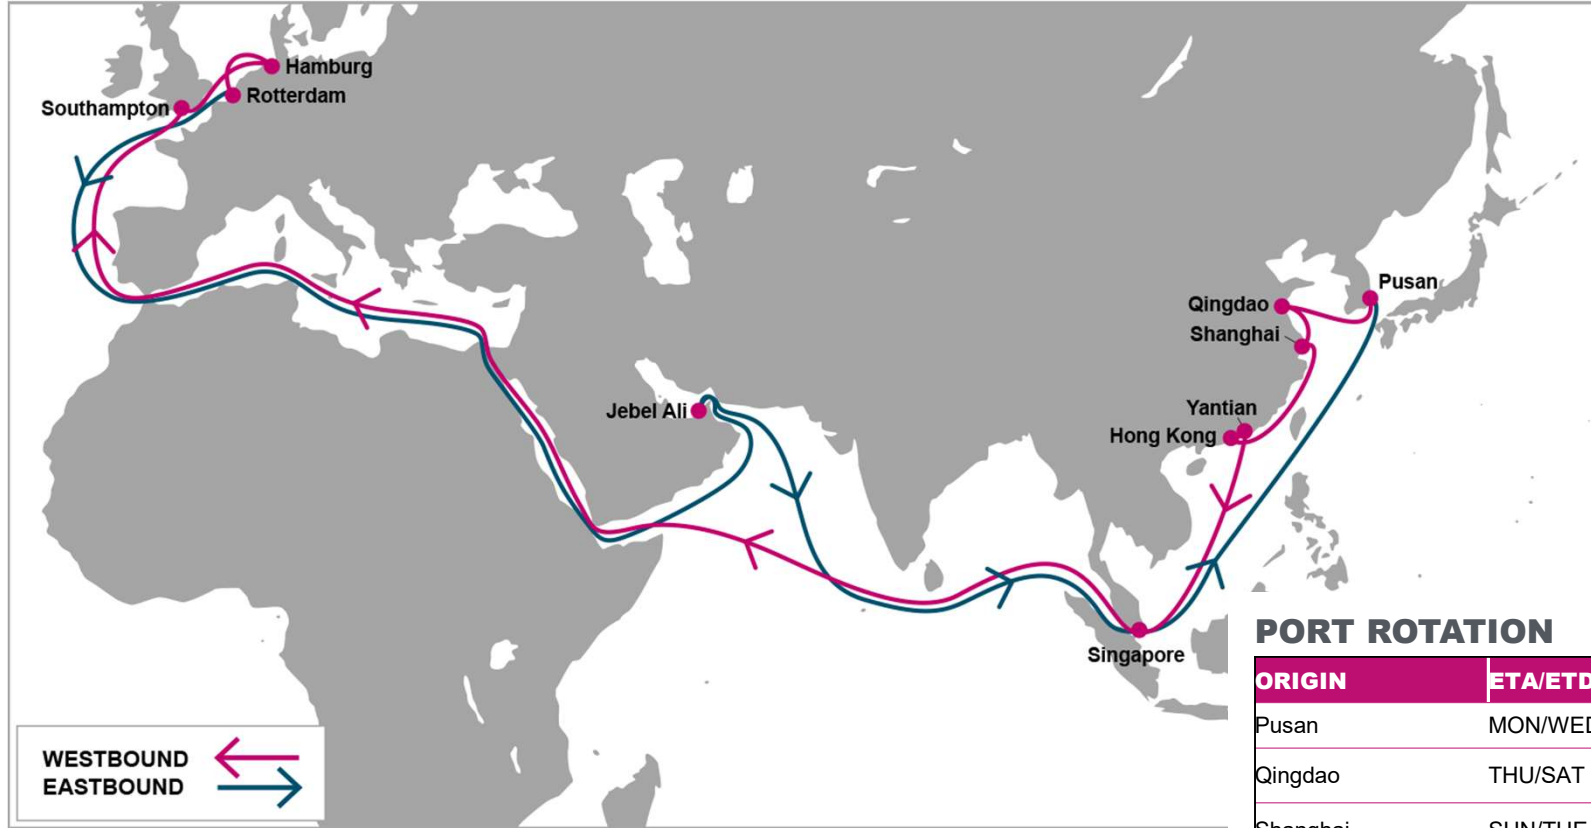

For more information, please click [here](#)

PORT ROTATION

(Terminals are subject to change)

ORIGIN	ETA/ETD	TERMINAL
Pusan	MON/WED	Pusan Newport Co Ltd (PNC)
Qingdao	THU/SAT	Qingdao Qianwan Container Terminal
Shanghai	SUN/TUE	Shanghai International Port Group - Shangdong Branch
Hong Kong	THU/FRI	HongKong International Terminals
Yantian	SAT/SUN	Yantian International Container Terminal (YICT)
Singapore	WED/THU	PSA Singapore
Southampton	THU/SUN	DP World Southampton Container Terminal (SCT)
Hamburg	MON/THU	HHLA Container Terminal Burchardkai (CTB)
Rotterdam	FRI/MON	Europe Container Terminals (Delta Terminal)
Jebel Ali	WED/FRI	DP World Jebel Ali
Singapore	SUN/TUE	PSA Singapore
Pusan	MON/WED	Pusan Newport Co Ltd (PNC)

Turnaround days: 84

W/B	SOU	HAM	RTM	E/B	JEA	SIN	PUS	TAO	SHA
PUS	36	40	44	SOU	24	35	43	46	49
TAO	33	37	41	HAM	20	31	39	42	45
SHA	30	34	38	RTM	16	27	35	38	41
HKG	27	31	35						
YTN	25	29	33						
SIN	21	25	29						

KEY TRANSIT TABLE - UNLOCODE PORT NAME & COUNTRY NAME

PUS: Pusan, South Korea | **TAO:** Qingdao, China | **SHA:** Shanghai, China | **NGB:** Ningbo, China | **HKG:** Hong Kong, China | **YTN:** Yantian, China | **SIN:** Singapore, Singapore | **SOU:** Southampton, UK | **HAM:** Hamburg, Germany | **RTM:** Rotterdam, Netherland | **JEA:** Jebel Ali, UAE

NOTE: Transit times and port rotation are as of now and subject to change