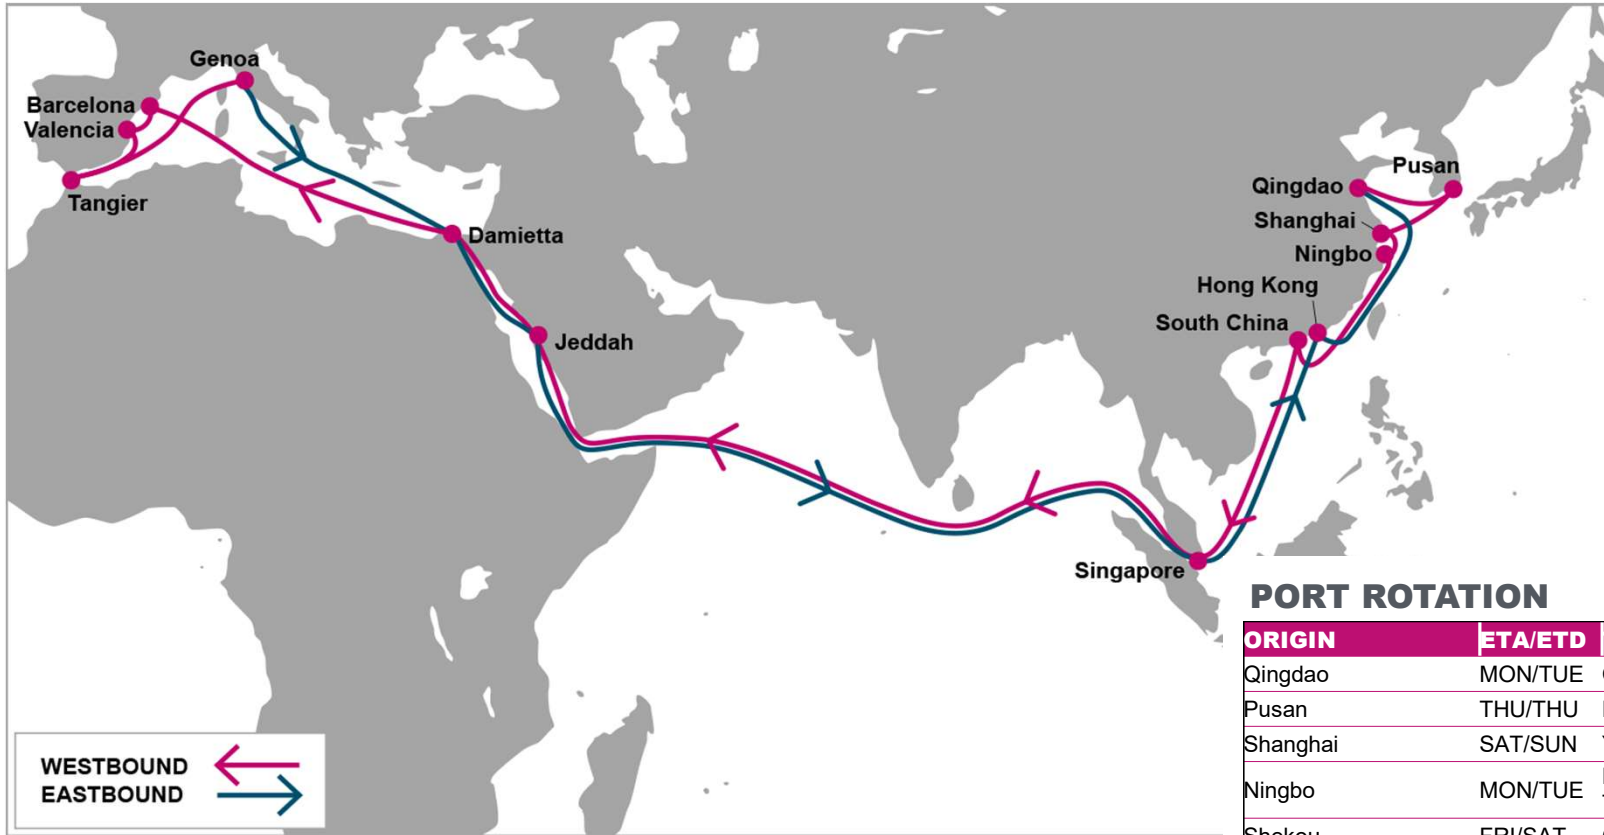

For more information, please click [here](#)

PORT ROTATION

(Terminals are subject to change)

ORIGIN	ETA/ETD	TERMINAL
Qingdao	MON/TUE	Qingdao Qianwan Container Terminal
Pusan	THU/THU	Pusan New Port Company
Shanghai	SAT/SUN	Yangshan Terminal Phase 4
Ningbo	MON/TUE	Ningbo Beilun Second Container Terminal
Shekou	FRI/SAT	Chiwan Container Terminal
Singapore	TUE/THU	PSA Singapore
Jeddah	SUN/SUN	DP World Jeddah
Damietta	FRI/SAT	Damietta Container Terminal
Barcelona	WED/FRI	APM Terminals Barcelona
Valencia	SAT/MON	APM Terminals Valencia
Tangier	WED/THU	Eurogate
Genoa	SAT/SAT	SECH - South European Container Hub
Damietta	WED/THU	Damietta Container Terminal
Jeddah	SUN/SUN	DP World Jeddah
Singapore	FRI/SAT	PSA Singapore
Hong Kong	THU/THU	Hong Kong International Terminals
Qingdao	MON/TUE	Qingdao Qianwan Container Terminal

Turnaround days: 77

W/B	DAM	BCN	VLC	TNG	GOA	E/B	JED	SIN	HKG	TAO	PUS	SHA	NGB	SHK
TAO	31	36	39	43	46	BCN	16	28	34	38	41	43	45	49
PUS	29	34	37	41	44	VLC	13	25	31	36	38	40	42	46
SHA	26	31	34	38	41	TNG	10	22	28	32	35	37	39	43
NGB	24	29	32	36	39	GOA	8	20	26	30	33	35	37	41
SHK	20	25	28	32	35	DAM	3	15	21	25	28	30	32	36
SIN	15	20	23	27	30									
JED	5	10	13	17	20									

KEY TRANSIT TABLE - UNLOCODE PORT NAME & COUNTRY NAME

TAO: Qingdao, China | **PUS:** Pusan, South Korea | **SHA:** Shanghai, China | **NGB:** Ningbo, China | **SHK:** Shekou, China | **SIN:** Singapore, Singapore | **JED:** Jeddah, Saudi Arabia | **DAM:** Damietta, Egypt | **GOA:** Genoa, Italy | **BCN:** Barcelona, Spain | **VLC:** Valencia, Spain | **TNG:** Tanger, Morocco | **HKG:** Hong Kong, China

NOTE: Transit times and port rotation are as of now and subject to change