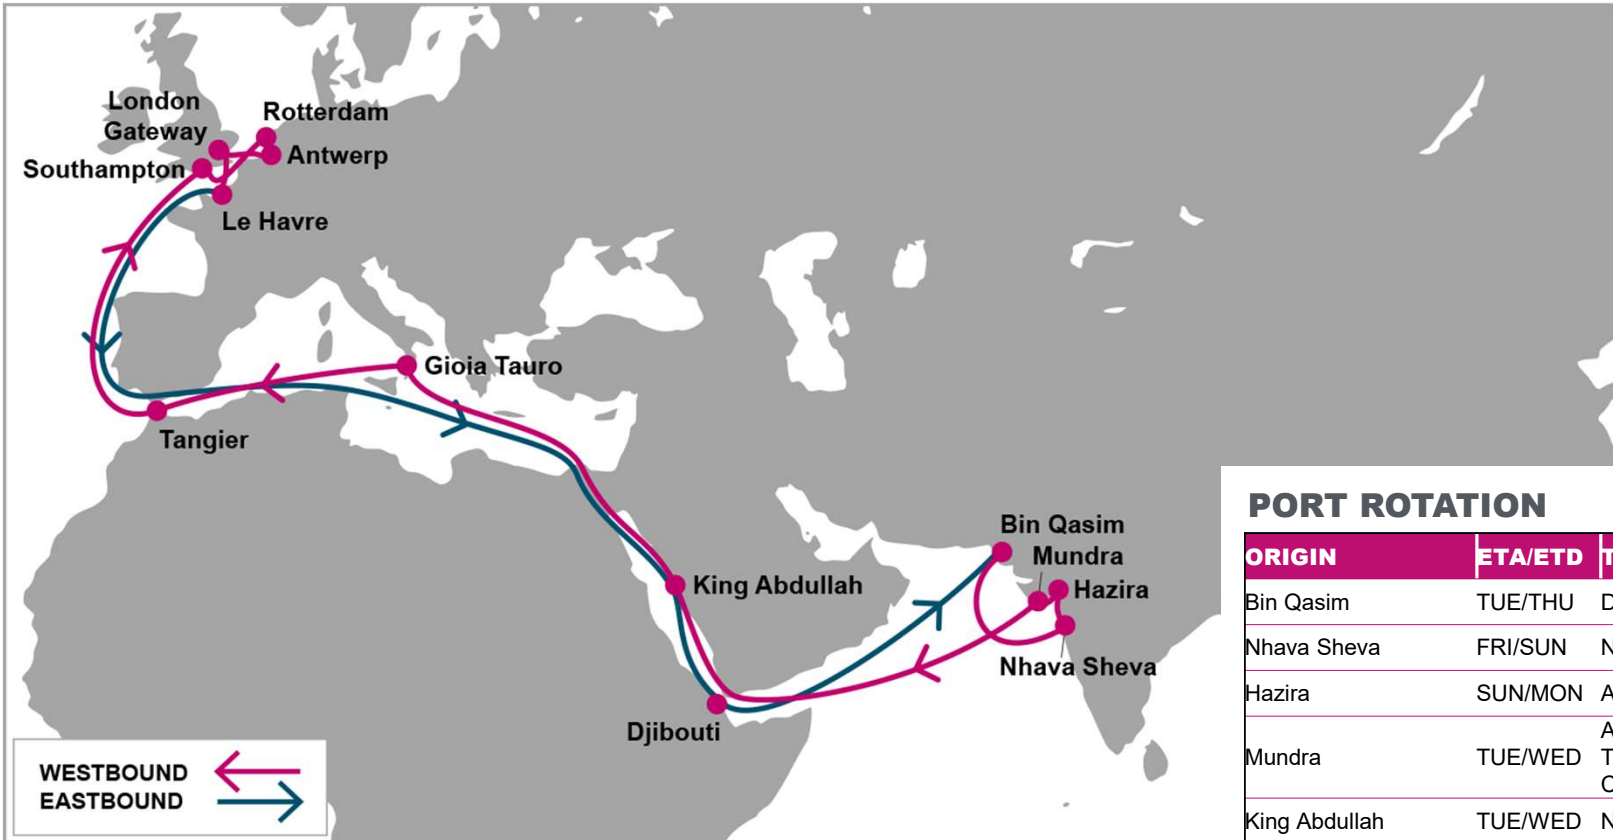

For more information, please click [here](#)

PORT ROTATION

(Terminals are subject to change)

ORIGIN	ETA/ETD	TERMINAL
Bin Qasim	TUE/THU	DPW
Nhava Sheva	FRI/SUN	NSIGT
Hazira	SUN/MON	Adani Hazira Container Terminal
Mundra	TUE/WED	Adani International Container Terminal (CT3: MSC/HLAG vessels / CT4: CMA CGM vessels)
King Abdullah	TUE/WED	National Container Terminal
Gioia Tauro	MON/MON	Medcenter Container Terminal
Tangier	THU/THU	Eurogate Terminal Tangier
Southampton	MON/TUE	DP World Southampton
Rotterdam	WED/THU	ECT
Antwerp	FRI/SAT	MSC PSA Antwerp
London Gateway	SUN/MON	Trinity Terminal
Le Havre	TUE/WED	Tn MSC 2000
King Abdullah	SUN/SUN	National Container Terminal
Djibouti	TUE/WED	Dorelle Container Terminal
Bin Qasim	TUE/THU	DPW
Turnaround days: 56		

W/B	SOU	RTM	ANR	LGP	LEH	E/B	KAC	BQM	NSA	HZR	MUN	TNG
BQM	25	27	29	31	33	SOU	19	28	31	33	35	51
NSA	22	24	26	28	30	RTM	17	26	29	31	33	49
HZR	21	23	25	27	29	ANR	15	24	27	29	31	47
MUN	19	21	23	25	27	LGP	13	22	25	27	29	45
KAC	12	14	16	18	20	LEH	11	20	23	25	27	43
TNG	4	6	8	10	12							

KEY TRANSIT TABLE - UNLOCODE PORT NAME & COUNTRY NAME

BQM: Bin Qasim, Pakistan | **NSA:** Nhava Sheva, India | **HZR:** Hazira, India | **MUN:** Mundra, India | **KAC:** King Abdullah, Saudi Arabia | India **TNG:** Tangier, Spain | **SOU:** Southampton, UK | **RTM:** Rotterdam, Netherland | **ANR:** Antwerp, Belgium | **LGP:** London Gateway, UK | **LEH:** Le Havre, France |

NOTE: Transit times and port rotation are as of now and subject to change