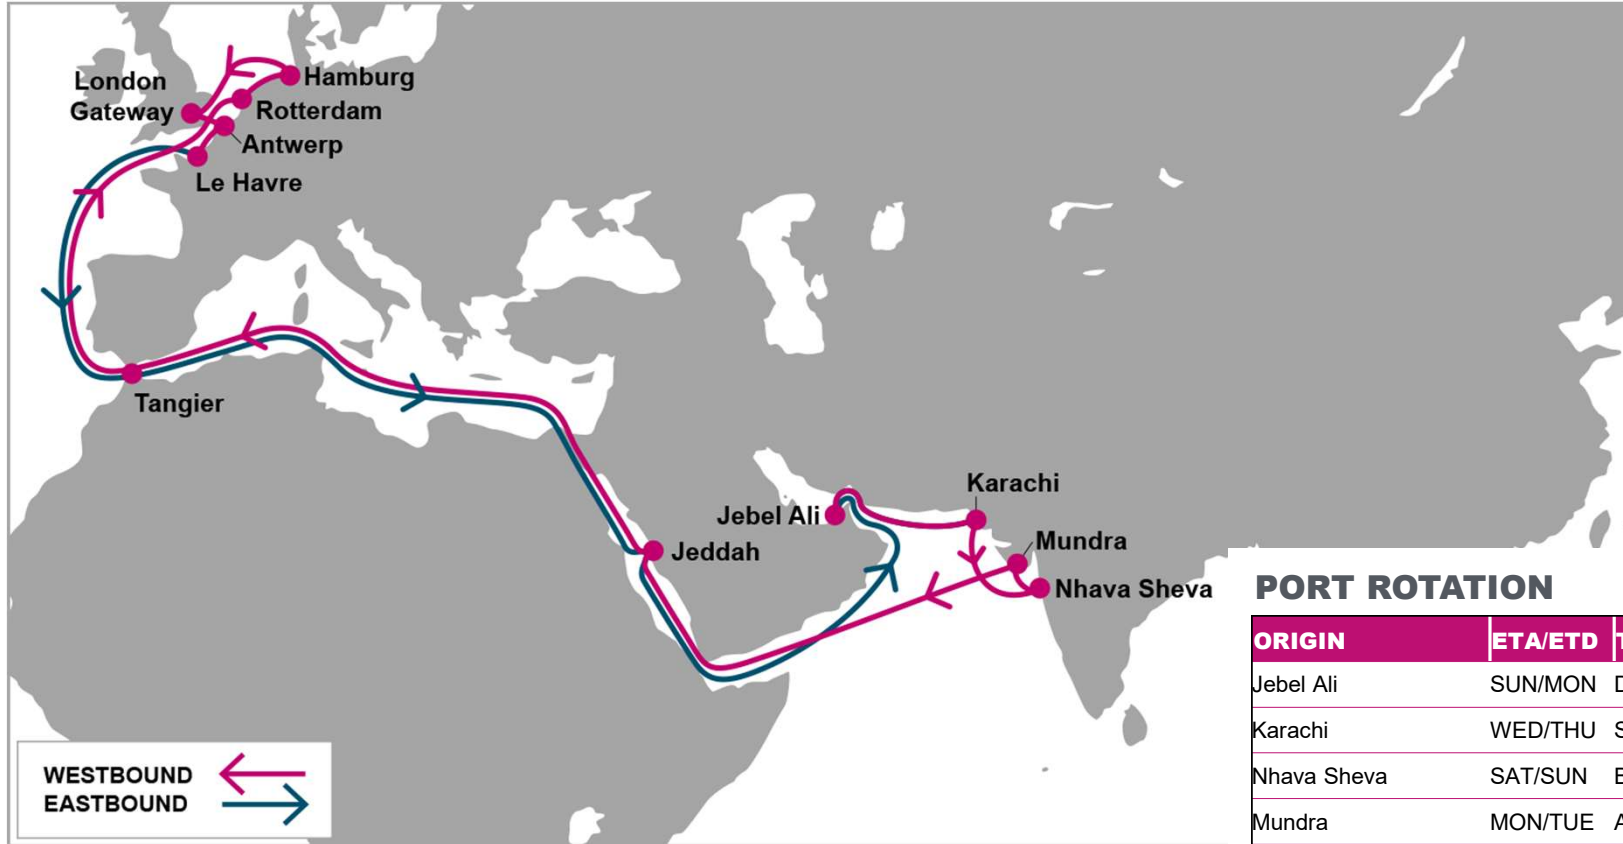

**KEY TRANSIT TABLE - UNLOCODE PORT NAME & COUNTRY NAME**

LCH: Laem Chabang, Thailand | CMP: Cai Mep, Vietnam | SIN: Singapore, Singapore | CMB: Colombo, Sri Lanka | RTM: Rotterdam, Netherland | HAM: Hamburg, Germany | ANR: Antwerp, Belgium | SOU: Southampton, UK | JED: Jeddah, Saudi Arabia

**KEY TRANSIT TABLE - UNLOCODE PORT NAME & COUNTRY NAME**

PUS: Pusan, South Korea | NGB: Ningbo, China | SHA: Shanghai, China | SHK: Shekou, China | SIN: Singapore, Singapore | JED: Jeddah, Saudi Arabia | ASH: Ashdod, Israel | IST: Istanbul, Turkey | IZT: Izmit, Turkey | ALI: Izmir, Turkey | MER: Mersin, Turkey | KHH: Kaohsiung, Taiwan

NOTE: Transit times and port rotation are as of now and subject to change

For more information, please click [here](#)

**PORT ROTATION**

(Terminals are subject to change)

ORIGIN	ETA/ETD	TERMINAL
Jebel Ali	SUN/MON	DP World Jebel Ali Terminal
Karachi	WED/THU	South Asia Pakistan Terminal
Nhava Sheva	SAT/SUN	Bharat Mumbai Container Terminal
Mundra	MON/TUE	Adani CMA Mundra Terminal Pvt Ltd
Jeddah	TUE/WED	DP World Jeddah Middle East
Tangier	WED/THU	Eurogate Terminal Tangier
Rotterdam	MON/MON	Europe Container Terminals (Delta Terminal)
Hamburg	WED/FRI	Container Terminal Altenwerder
London Gateway	SAT/SUN	DP World London Gateway
Antwerp	SUN/TUE	Antwerp PSA Europa Terminal
Le Havre	WED/THU	GMP TDF
Tangier	SUN/MON	Eurogate Terminal Tangier
Jeddah	MON/TUE	DP World Jeddah Middle East
Jabel Ali	SUN/MON	DP World Jebel Ali Terminal

**KEY TRANSIT TABLE** - UNLOCODE PORT NAME & COUNTRY NAME

JEA: Jebel Ali, UAE | KHI: Karachi, Pakistan | NSA: Nhava Sheva, India | MUN: Mundra, India | JED: Jeddah, Saudi Arabia | TNG: Tangier, Spain | RTM: Rotterdam, Netherlands | HAM: Hamburg, Germany | LGP: London Gateway, UK | ANR: Antwerp, Belgium | LEH: Le Havre, France