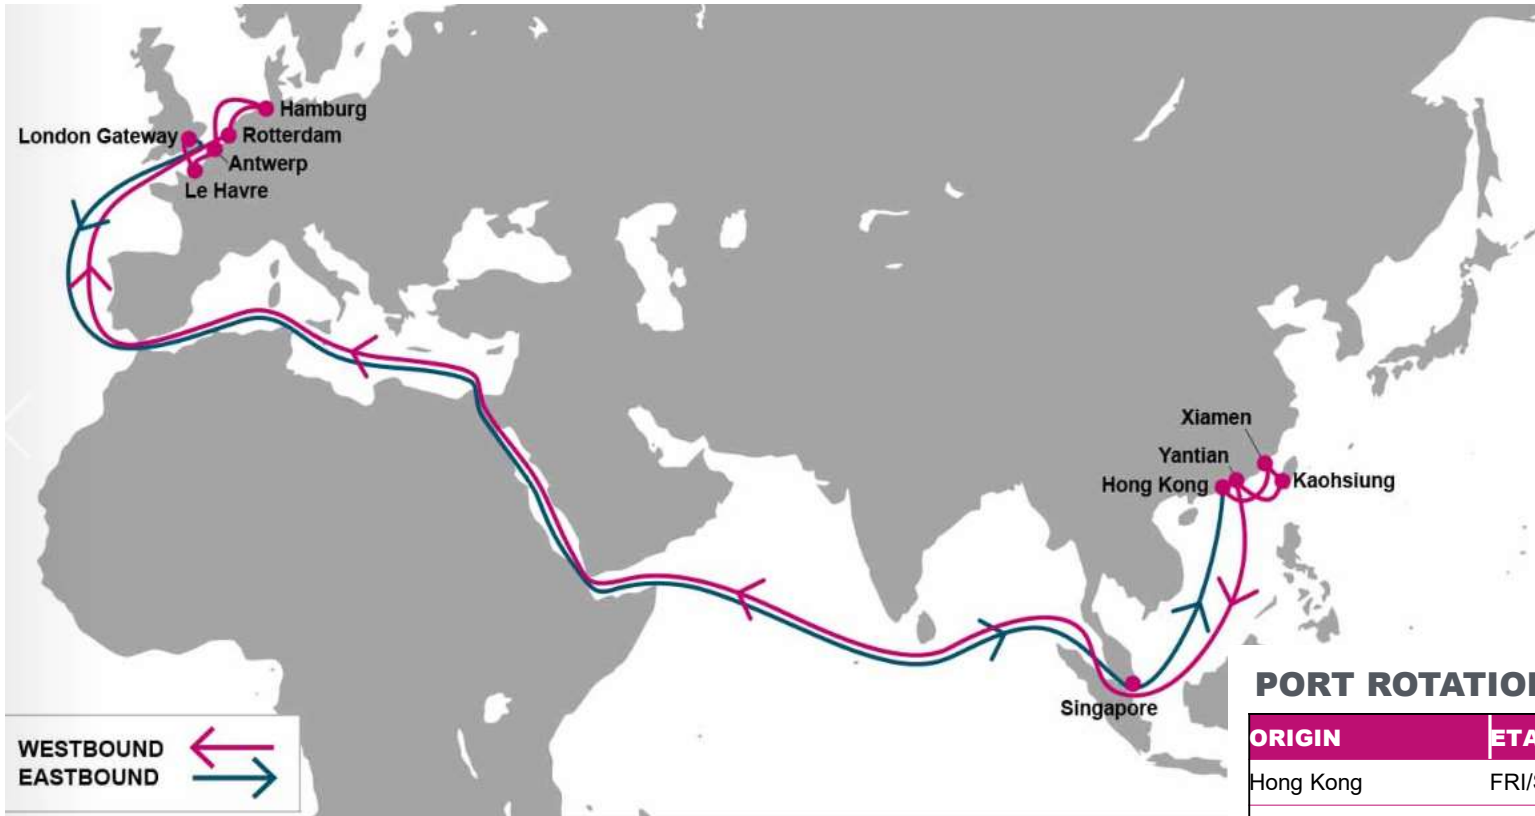

For more information, please click [here](#)

PORT ROTATION

(Terminals are subject to change)

ORIGIN	ETA/ETD	TERMINAL
Hong Kong	FRI/SAT	Hong Kong International Terminals
Xiamen	SUN/TUE	Xiamen International Container Terminal
Kaohsiung	TUE/WED	Kao Ming Container Terminal (KMCT)
Yantian	THU/SAT	Yantian International Container Terminal (YICT)
Rotterdam	TUE/THU	Rotterdam World Gateway
Hamburg	FRI/SUN	HHLA Container Terminal Altenwerder (CTA)
Antwerp	TUE/WED	PSA Q 913 Noordzee
Le Havre	FRI/FRI	Terminal de France (GMP)
London Gateway	SAT/SUN	DP World London Gateway
Singapore	SUN/MON	PSA Singapore
Hong Kong	FRI/SAT	Hong Kong International Terminals
Turnaround days: 70		

W/B	RTM	HAM	ANR	LEH	LGP	E/B	SIN	HKG	XMN	KHH	YTN
HKG	31	34	38	41	42	RTM	31	36	38	40	42
XMN	28	31	35	38	39	HAM	28	33	35	37	39
KHH	27	30	34	37	38	ANR	25	30	32	34	36
YTN	24	27	31	34	35	LEH	23	28	30	32	33
						LGP	21	26	28	30	32

KEY TRANSIT TABLE - UNLOCODE PORT NAME & COUNTRY NAME

HKG: Hong Kong, China | **XMN:** Xiamen, China | **KHH:** Kaohsiung, Taiwan | **YTN:** Yantian, China | **RTM:** Rotterdam, Netherland | **HAM:** Hamburg, Germany | **ANR:** Antwerp, Belgium | **LEH:** Le Havre, France | **LGP:** London Gateway, UK | **SIN:** Singapore, Singapore

NOTE: Transit times and port rotation are as of now and subject to change