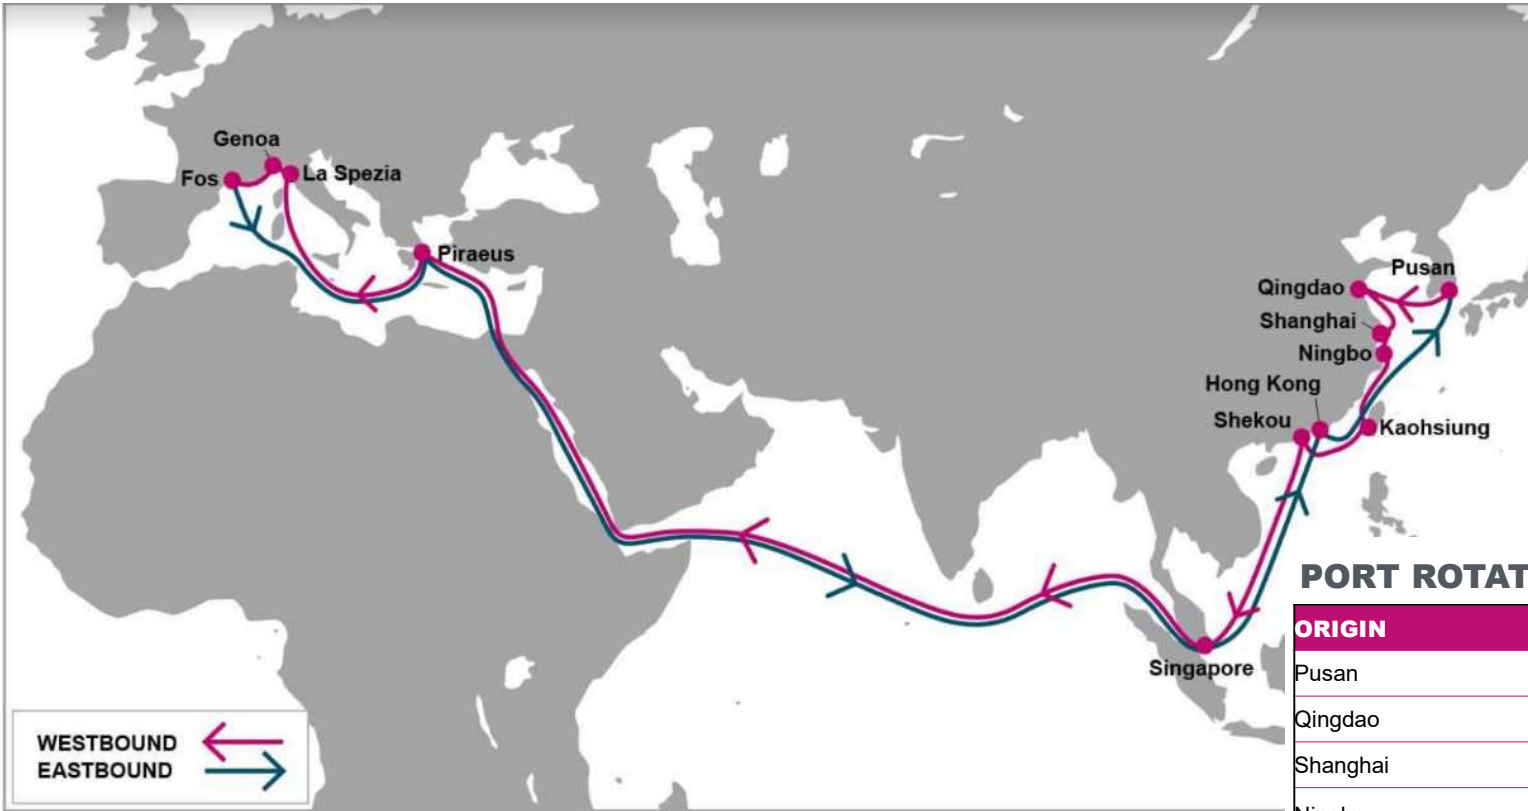

For more information, please click [here](#)

PORT ROTATION

(Terminals are subject to change)

ORIGIN	ETA/ETD	TERMINAL
Pusan	SAT/SUN	Pusan New Port Company
Qingdao	TUE/WED	Qingdao Qianwan Container Terminal
Shanghai	THU/FRI	Yangshan Terminal Phase 4
Ningbo	SAT/SUN	Ningbo Beilun Second Container Terminal
Kaohsiung	TUE/TUE	Kao Ming Container Terminal (KMCT)
Shekou	THU/FRI	Chiwan Container Terminal
Singapore	TUE/WED	PSA Singapore
Piraeus	THU/FRI	Piraeus Container Terminal
La Spezia	SUN/TUE	La Spezia Container Terminal (LSCT)
Genoa	WED/FRI	Voltri Terminal Europa (VTE)
Fos	SAT/MON	Eurofos
Piraeus	FRI/SAT	Piraeus Container Terminal
Singapore	FRI/SAT	PSA Singapore
Hong Kong	TUE/WED	Hong Kong International Terminals
Pusan	SAT/SUN	Pusan New Port Company
Turnaround days: 77		

W/B	PIR	SPE	GOA	FOS	E/B	SIN	HKG	PUS	TAO	SHA	NGB	KHH	SHK
PUS	32	35	38	41	SPE	31	35	39	42	44	46	49	51
TAO	29	32	35	38	GOA	28	32	36	39	41	43	46	48
SHA	27	30	33	36	FOS	25	29	33	36	38	40	43	45
NGB	25	28	31	34	PIR	20	24	28	31	33	35	38	40
KHH	23	26	29	32									
SHK	20	23	26	29									
SIN	15	18	21	24									

KEY TRANSIT TABLE - UNLOCODE PORT NAME & COUNTRY NAME

PUS: Pusan, South Korea | TAO: Qingdao, China | SHA: Shanghai, China | NGB: Ningbo, China | KHH: Kaohsiung, Taiwan | SHK: Shekou, China | SIN: Singapore, Singapore | PIR: Piraeus, Greece | GOA: Genoa, Italy | SPE: La Spezia, Italy | FOS: Fos, France | HKG: Hong Kong, China

NOTE: Transit times and port rotation are as of now and subject to change