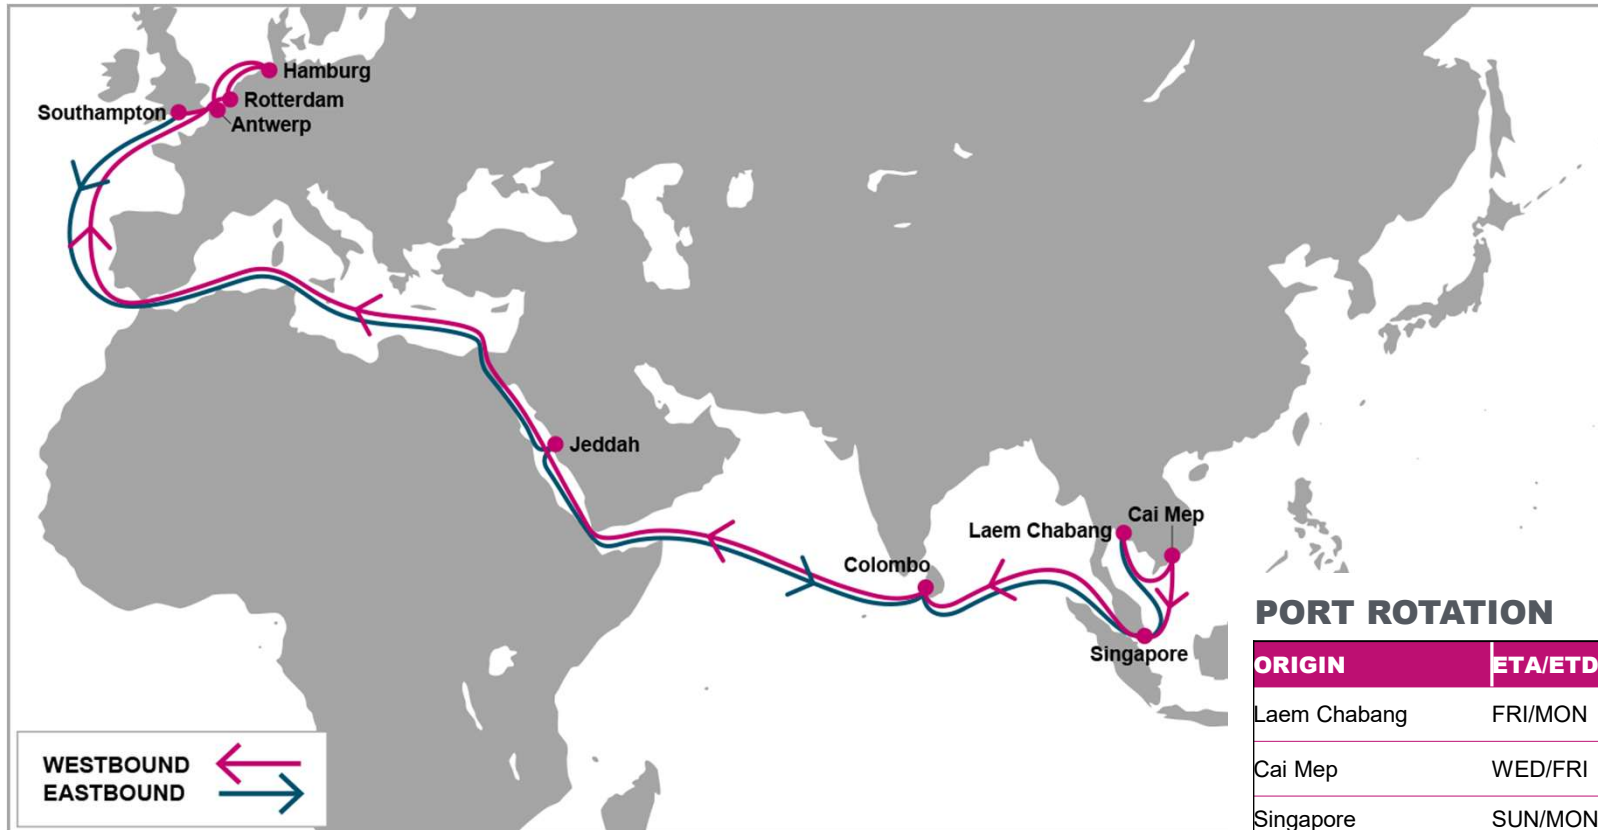

For more information, please click [here](#)

PORT ROTATION

(Terminals are subject to change)

ORIGIN	ETA/ETD	TERMINAL
Laem Chabang	FRI/MON	Hutchison Laem Chabang Terminal (HLT)
Cai Mep	WED/FRI	Tan Cang Cai Mep International Terminal
Singapore	SUN/MON	PSA Singapore
Colombo	SAT/SAT	Colombo International Container Terminals (CICT)
Rotterdam	TUE/THU	ECT DELTA TERMINALS
Hamburg	THU/SAT	HHLA Container Terminal Altenwerder (CTA)
Antwerp	SUN/TUE	PSA Q 913 Noordzee
Southampton	WED/THU	DP World Southampton Container Terminal (SCT)
Jeddah	WED/THU	DP World Jeddah Middle East
Colombo	FRI/FRI	Colombo International Container Terminals (CICT)
Singapore	TUE/WED	PSA Singapore
Laem Chabang	FRI/MON	Hutchison Laem Chabang Terminal (HLT)

Turnaround days: 70

W/B	RTM	HAM	ANR	SOU	E/B	JED	CMB	SIN	LCH	CMP
LCH	29	31	34	37	RTM	20	29	33	36	41
CMP	25	27	30	33	HAM	18	27	31	34	39
SIN	22	24	27	30	ANR	15	24	28	31	36
CMB	17	19	22	25	SOU	13	22	26	29	34

KEY TRANSIT TABLE - UNLOCODE PORT NAME & COUNTRY NAME

LCH: Laem Chabang, Thailand | CMP: Cai Mep, Vietnam | SIN: Singapore, Singapore | CMB: Colombo, Sri Lanka | RTM: Rotterdam, Netherland | HAM: Hamburg, Germany | ANR: Antwerp, Belgium | SOU: Southampton, UK | JED: Jeddah, Saudi Arabia

NOTE: Transit times and port rotation are as of now and subject to change