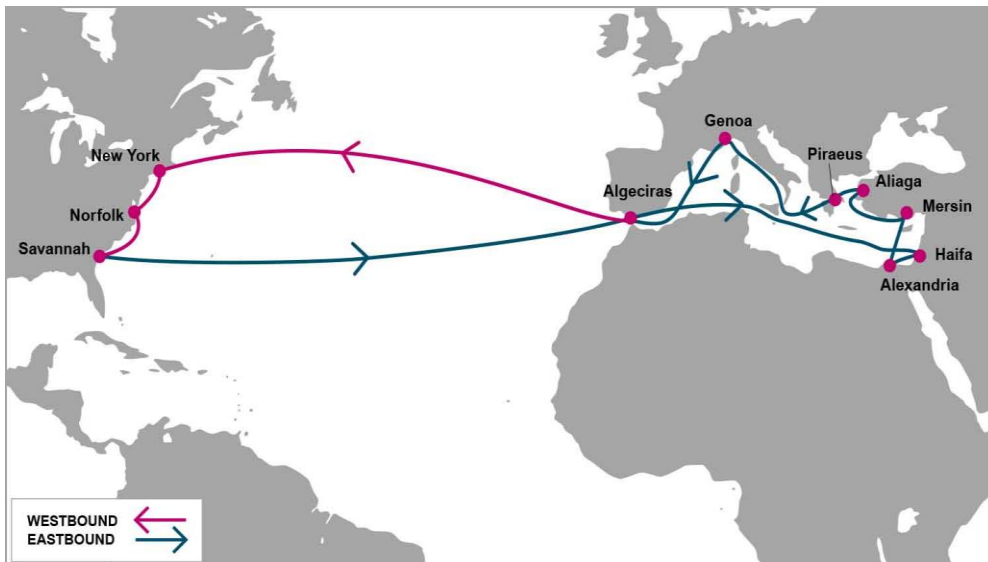

AS ONE, WE CAN. EMA (Fastest Direct Service)

NEW Weekly Service connecting East and West Mediterranean with US East Coast

SERVICE COMMENCEMENT
BILBAO BRIDGE ETA HAIFA 25TH APRIL 2020

EMA: East Mediterranean America Service

KEY TRANSIT TABLE

W/B	Day	New York	Norfolk	Savannah
Haifa	SU	19	21	23
Alexandria	MO	18	20	22
Mersin	TU	17	19	21
Aliaga	FR	14	16	18
Piraeus	SA	13	15	17
Genoa	TU	10	12	14
Algeciras	FR	7	9	11

E/B	Day	Algeciras	Haifa	Alexandria	Mersin	Aliaga	Piraeus	Genoa
New York	SA	14	21	23	24	26	27	30
Norfolk	MO	12	19	21	22	24	25	28
Savannah	WE	10	17	19	20	22	23	26

SERVICE ADVANTAGE

- ❖ Fastest Direct Service in the market from Genoa to New York
- ❖ Fastest Direct Service in the market from Mersin and Aliaga to US East Coast
- ❖ Fastest Direct service from Piraeus to US East Coast
- ❖ Quick transit times from US East Coast to Haifa
- ❖ Connects East Med, Adriatic and Black Sea ports with routing via Piraeus
- ❖ Connects USA and Africa via Algeciras
- ❖ Calling Maher Terminal in New York