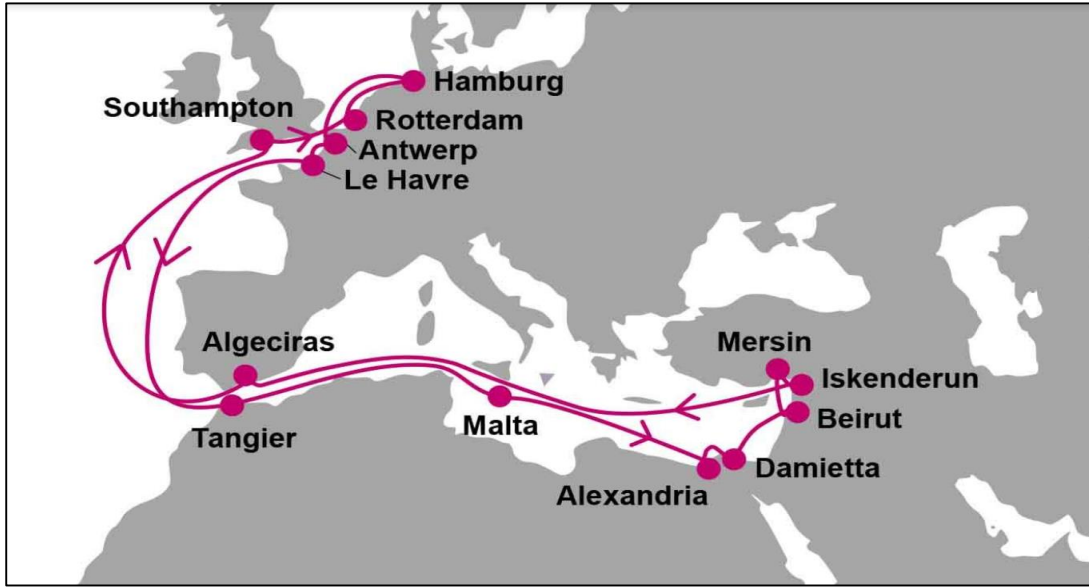

New weekly direct service between North Europe & East Mediterranean

S/B	PTM	MAL	ALY	DAM	BEY	MER	ISK
SOU	9	13	17	18	19	20	21
RTM	7	11	15	16	17	18	19
HAM	6	10	14	15	16	17	18
ANR	4	8	12	13	14	15	16
LEH	3	7	11	12	13	14	15

N/B	SOU	RTM	HAM	ANR	LEH
ALY	15	17	19	21	22
DAM	14	16	18	20	21
BEY	12	14	16	18	19
MER	11	13	15	17	18
ISK	10	12	14	16	17
ALG	5	7	9	11	12

SERVICE ADVANTAGE

- ❖ Fast direct weekly connection between North Europe & Levant - offering best in class transit time
- ❖ Two major ports coverage in Egypt: Damietta & Alexandria (El Dekheila)
- ❖ Extensive door & inland CY coverage in Europe
- ❖ Connects to ONE short sea network (Baltics, Scandinavia, Portugal) via T/S hub of Rotterdam
- ❖ Connects to ONE long haul services via hubs of Algeciras (North America & South Africa) & Damietta (Far East & West Mediterranean)

ORIGIN	TERMINAL
Southampton	DP World Southampton Container Terminal
Rotterdam	Rotterdam World Gateway
Hamburg	Eurogate Terminal
Antwerp	Antwerp Container Terminal
Le Havre	Terminal de France (GMP)
Tangier	Eurogate Tanger
Malta	Malta Freeport Terminal
Alexandria	Alexandria International Container Terminal
Damietta	Damietta Container Terminal
Beirut	Port of Beirut
Mersin	Mersin International Port (MIP)
Iskenderun	Limakport Iskenderun
Algeciras	Total Terminal International (TTI)
Southampton	DP World Southampton Container Terminal

Port Rotation and Schedule are subject to changes