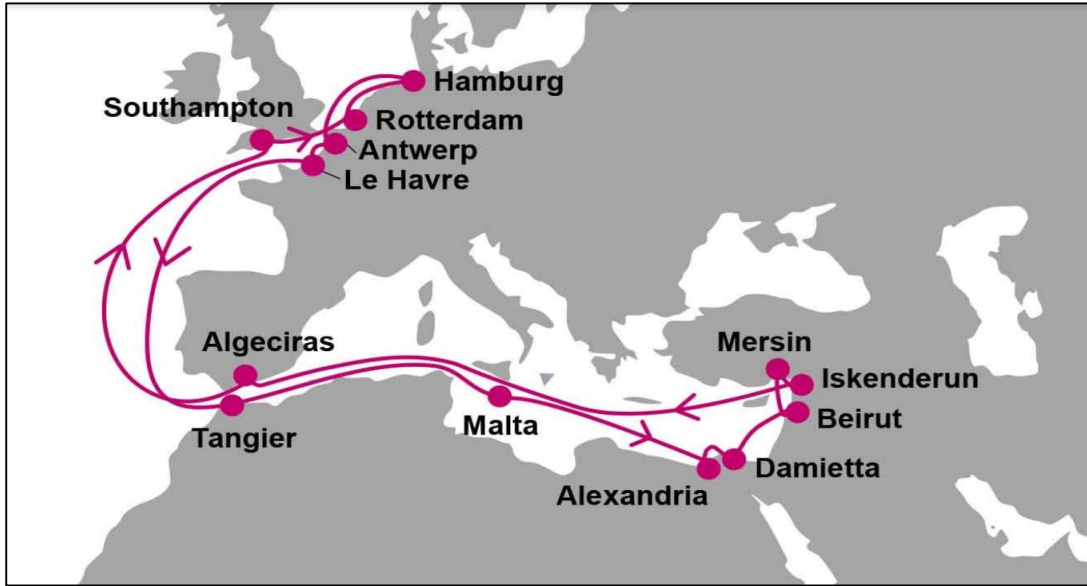

New weekly direct service between North Europe & East Mediterranean

S/B	PTM	MAL	ALY	DAM	BEY	MER	ISK
SOU	9	13	17	18	19	20	21
RTM	7	11	15	16	17	18	19
HAM	6	10	14	15	16	17	18
ANR	4	8	12	13	14	15	16
LEH	3	7	11	12	13	14	15

N/B	SOU	RTM	HAM	ANR	LEH
ALY	15	17	19	21	22
DAM	14	16	18	20	21
BEY	12	14	16	18	19
MER	11	13	15	17	18
ISK	10	12	14	16	17
ALG	5	7	9	11	12

SERVICE ADVANTAGE

- ❖ Fast direct weekly connection between North Europe & Levant - offering best in class transit time
- ❖ Two major ports coverage in Egypt: Damietta & Alexandria (El Dekheila)
- ❖ Extensive door & inland CY coverage in Europe
- ❖ Connects to ONE short sea network (Baltics, Scandinavia, Portugal) via T/S hub of Rotterdam
- ❖ Connects to ONE long haul services via hubs of Algeciras (North America & South Africa) & Damietta (Far East & West Mediterranean)

ORIGIN	TERMINAL
Southampton	DP World Southampton Container Terminal
Rotterdam	Rotterdam World Gateway
Hamburg	Eurogate Terminal
Antwerp	Antwerp Container Terminal
Le Havre	Terminal de France (GMP)
Tangier	Eurogate Tanger
Malta	Malta Freeport Terminal
Alexandria	Alexandria International Container Terminal
Damietta	Damietta Container Terminal
Beirut	Port of Beirut
Mersin	Mersin International Port (MIP)
Iskenderun	Limakport Iskenderun
Algeciras	Total Terminal International (TTI)
Southampton	DP World Southampton Container Terminal

SERVICE ADVANTAGE

- ❖ Fast direct weekly connection between North Europe & Turkey - offering best in class transit time
- ❖ Four major Turkish port options in Mamara and Izmir regions
- ❖ Expanding ONE short sea UK coverage to Southampton offering dependable door connection to/from UK mainland
- ❖ Extensive door & inland CY coverage in Europe
- ❖ Connects to ONE short sea network (Baltics, Scandinavia, Portugal) via T/S hub of Rotterdam
- ❖ Connects to ONE long haul services network via hub of Tangier (Morocco)