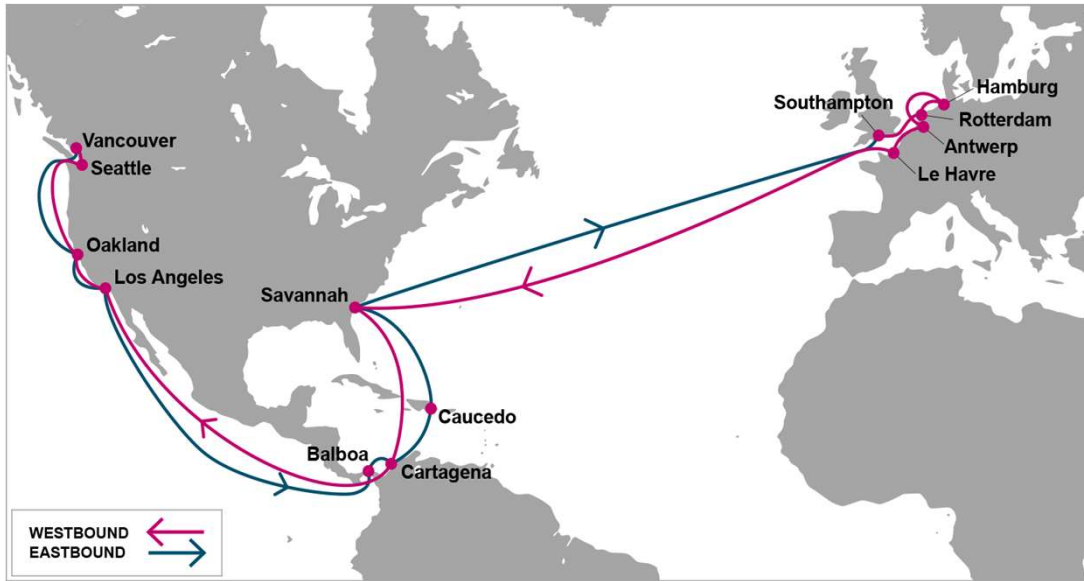

AL5: Atlantic 5

KEY TRANSIT TABLE

W/B	SAV	CTG	BLB	LAX	OAK	SEA	VAN	E/B	BLB	CTG	CAU	SAV	SOU	LEH	RTM	HAM	ANR
SOU	16	21	23	31	33	37	39	SEA	15	18	20	25	38	40	41	43	46
LEH	15	20	22	30	32	36	38	VAN	14	17	19	24	37	39	40	42	45
RTM	13	18	20	28	30	34	36	OAK	11	14	16	21	34	36	37	39	42
HAM	11	16	18	26	28	32	34	LGB	9	12	14	19	32	34	35	37	40
ANR	9	14	16	24	26	30	32	BLB		3	5	10	23	25	26	28	31
								CTG			2	7	20	22	23	25	28
								CAU				4	17	19	20	22	25
								SAV					12	14	15	17	20

KEY TRANSIT TABLE - UNLOCODE PORT NAME & COUNTRY NAME

PORT ROTATION

(Terminals are subject to change)

ORIGIN	ETA/ETD	TERMINAL
Southampton	MON/TUE	DP World Southampton Container Terminal
Le Havre	WED/WED	Le Havre North Terminals-Quais de l'Atlantique
Rotterdam	THU/FRI	ECT Delta Terminals
Hamburg	SAT/SUN	HHLA Container Terminal Altenwerder
Antwerp	TUE/TUE	PSA Antwerp
Savannah	THU/FRI	Garden City Terminal
Cartagena	TUE/WED	SPRC Sociedade Portuaria de Cartagena
Balboa	THU/FRI	Panama Ports Company
Los Angeles	FRI/FRI	West Basin Container Terminal
Oakland	SUN/MON	Oakland International container Terminal
Seattle	THU/FRI	T18 -SSA MARINE TERMINAL
Vancouver	SAT/SAT	3891 Deltaport GCT
Oakland	TUE/TUE	Oakland International container Terminal
Long Beach	WED/THU	International Transportation Services
Balboa	SAT/SAT	Panama Ports Company
Cartagena	TUE/TUE	SPRC Sociedade Portuaria de Cartagena
Caucedo	THU/FRI	DPW Caucedo Terminal
Savannah	TUE/WED	Garden City Terminal
Southampton	MON/TUE	DP World Southampton Container Terminal

Turnaround days: 77

Weekly/Fixed Day Service

Last update : 18-May-2019