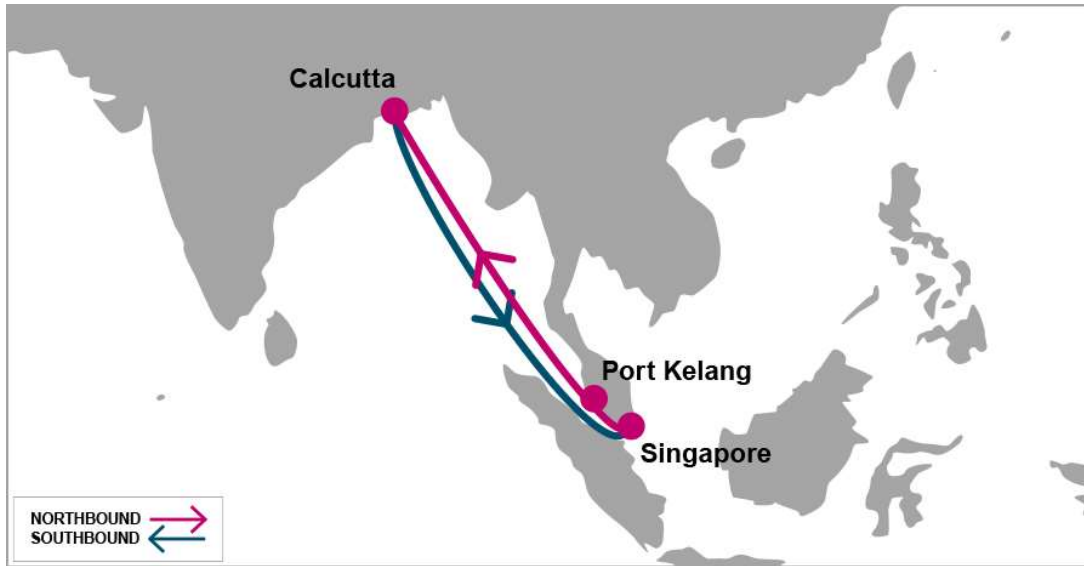

CCU2: Calcutta Express 2

PORT ROTATION

(Terminals are subject to change)

ORIGIN	ETA/ETD	TERMINAL
Singapore	FRI/FRI	PSA Singapore
Port Kelang	SAT/SAT	West Port
Calcutta	FRI/MON	Kolkata Port Trust
Singapore	FRI/FRI	PSA Singapore
Turnaround days:		8

Weekly/Fixed Day Service

KEY TRANSIT TABLE

N/B	CCU	S/B	SIN	PKG
SIN	7	CCU	4	5
PKG	6			

KEY TRANSIT TABLE - UNLOCODE PORT NAME & COUNTRY NAME

Last update : 14-Jun-2019