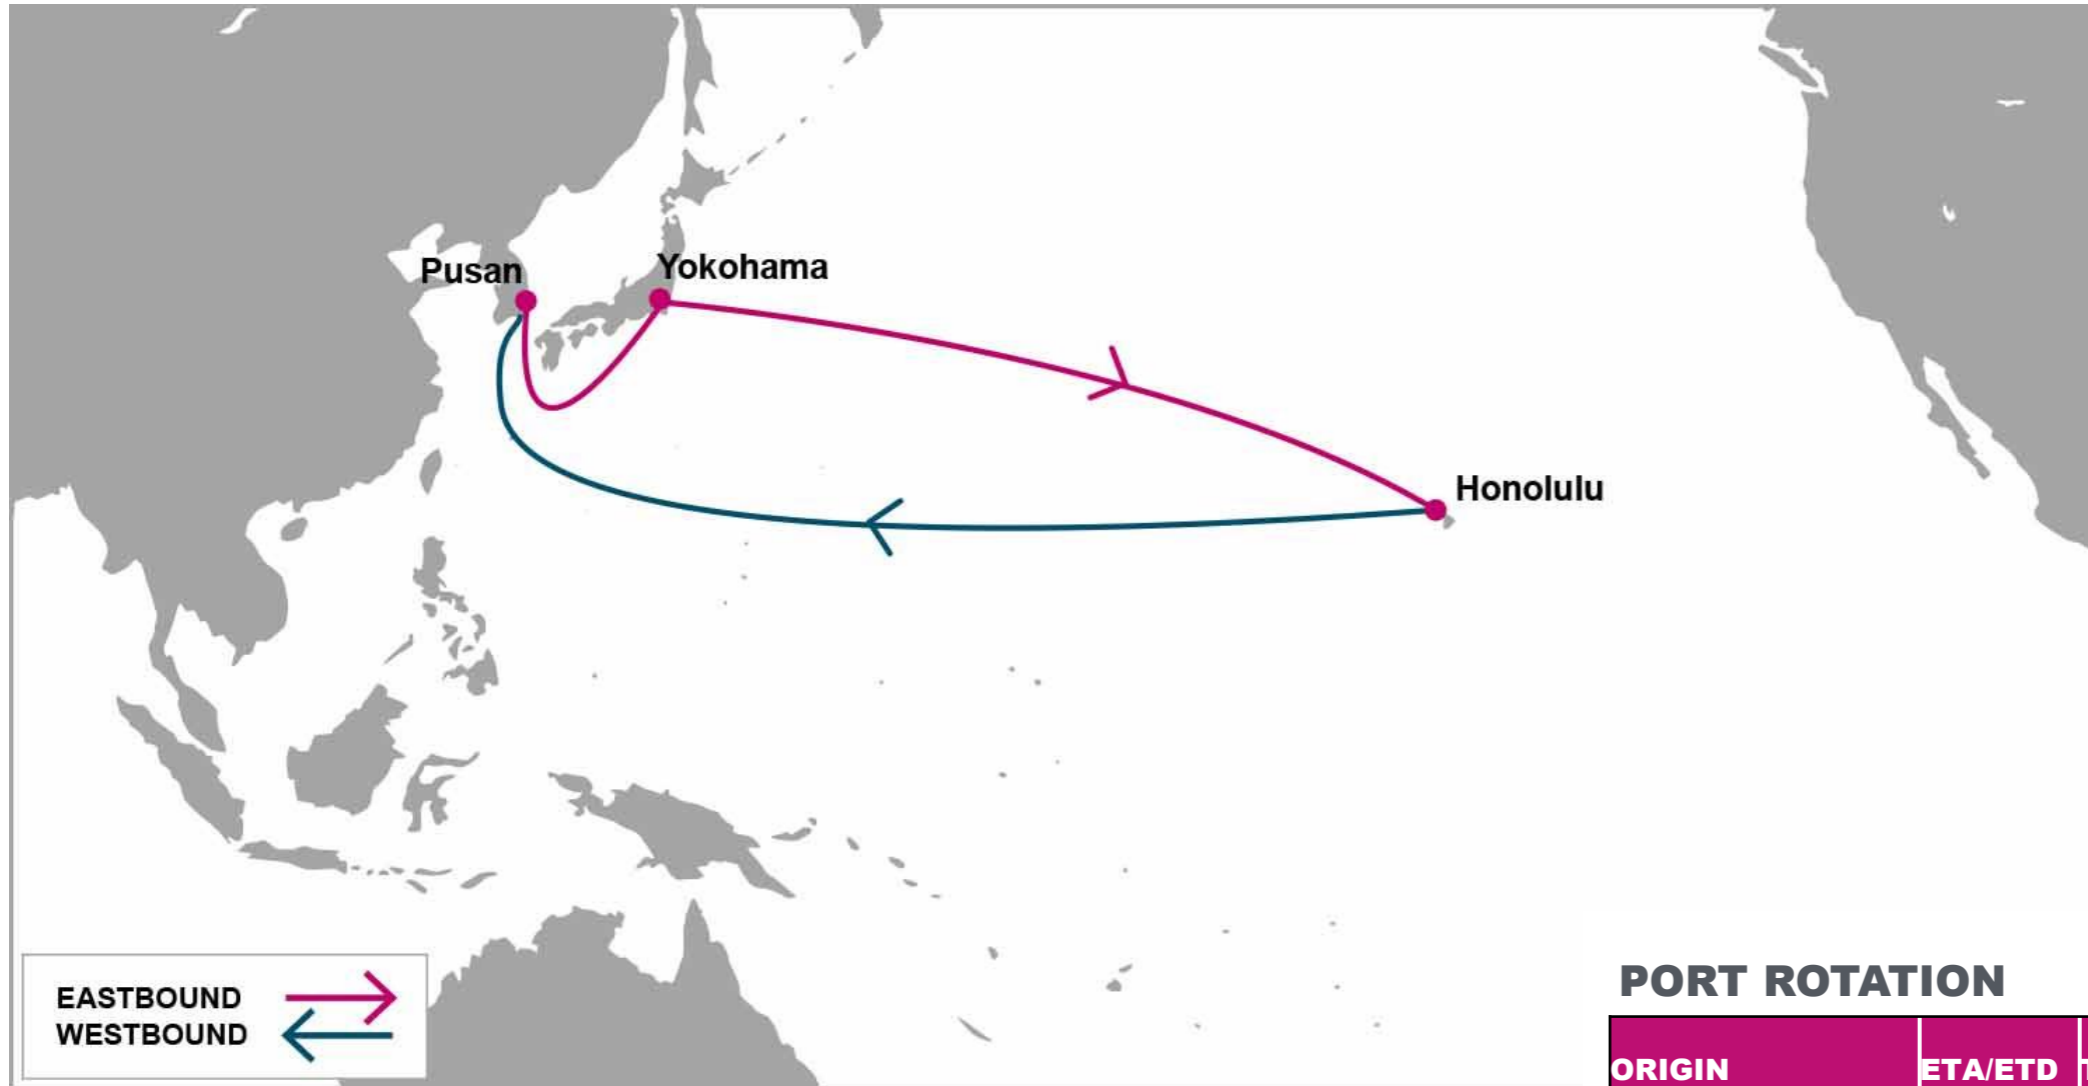

For more information, please click [here](#)

PORT ROTATION

(Terminals are subject to change)

ORIGIN	ETA/ETD	TERMINAL
Pusan	TUE/TUE	Hanjin Busan Newport Company
Yokohama	THU/FRI	Minami Honmoku MC-1 2 3
Honolulu	THU/SUN	Pier 1 Terminal
Turnaround days: 42		

TPEB	HNL	TPWB	PUS	YOK
PUS	16	HNL	23	25
YOK	13			

KEY TRANSIT TABLE - UNLOCODE PORT NAME & COUNTRY NAME

PUS: Pusan, South Korea | **YOK:** Yokohama, Japan | **HNL:** Honolulu, USA

NOTE: Transit times and port rotation are as of now and subject to change