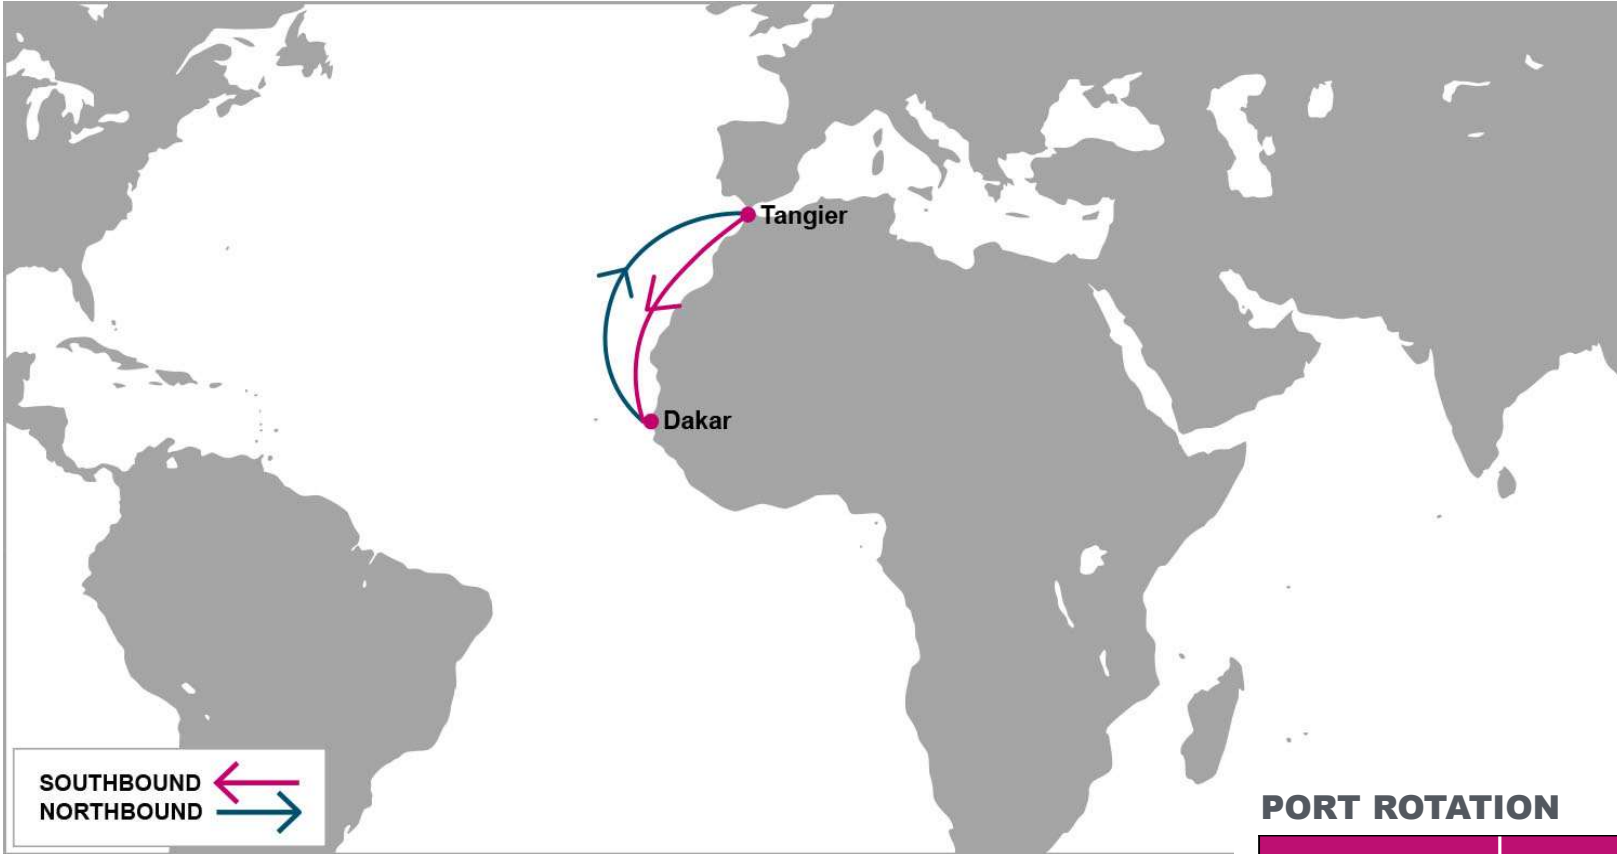

For more information, please click [here](#)

S/B	DKR	N/B	TNG
TNG	7	DKR	6

**PORT ROTATION**

(Terminals are subject to change)

ORIGIN	ETA/ETD	TERMINAL
Tangier	MON/MON	Eurogate
Dakar	MON/TUE	DP World Dakar
Tangier	MON/MON	Eurogate
<b>Turnaround days: 28</b>		

**KEY TRANSIT TABLE** - UNLOCODE PORT NAME & COUNTRY NAME

**TNG: Tangier, Morocco | DKR: Dakar, Senegal**

NOTE: Transit times and port rotation are as of now and subject to change