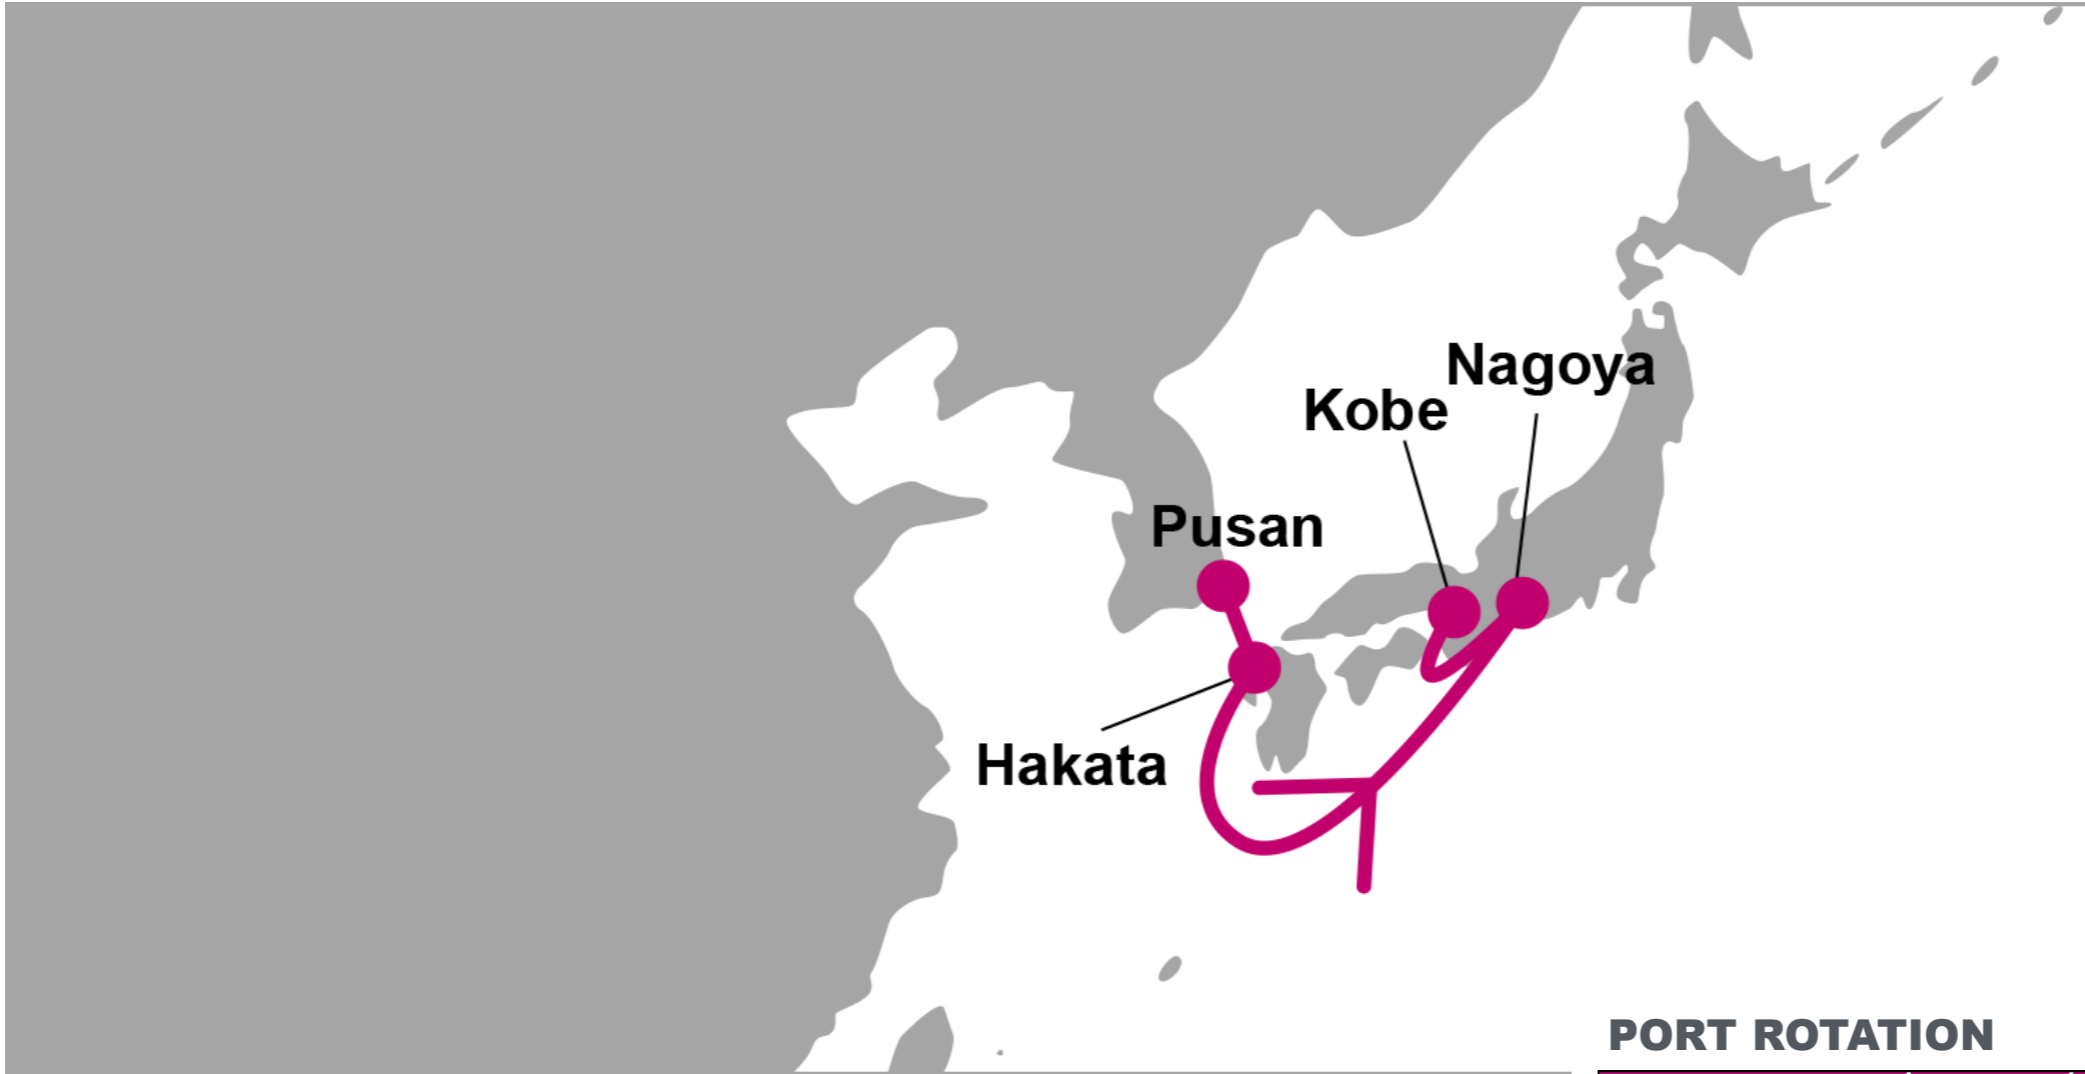

For more information, please click [here](#)

PORT ROTATION

(Terminals are subject to change)

ORIGIN	ETA/ETD	TERMINAL
Pusan	SAT/SAT	Pusan New Port Co Ltd / PNC
Hakata	SUN/SUN	Island City Container Terminal
Nagoya	WED/THU	Nagoya Container Berth D.H.A
Kobe	THU/THU	Mitsubishi Logistics Corporation
Turnaround days: 7		

S/B	HKT	NGO	UKB
PUS	1	4	5

KEY TRANSIT TABLE - UNLOCODE PORT NAME & COUNTRY NAME

PUS: Pusan, South Korea | **HKT:** Hakata, Japan | **NGO:** Nagoya, Japan | **UKB:** Kobe, Japan

NOTE: Transit times and port rotation are as of now and subject to change