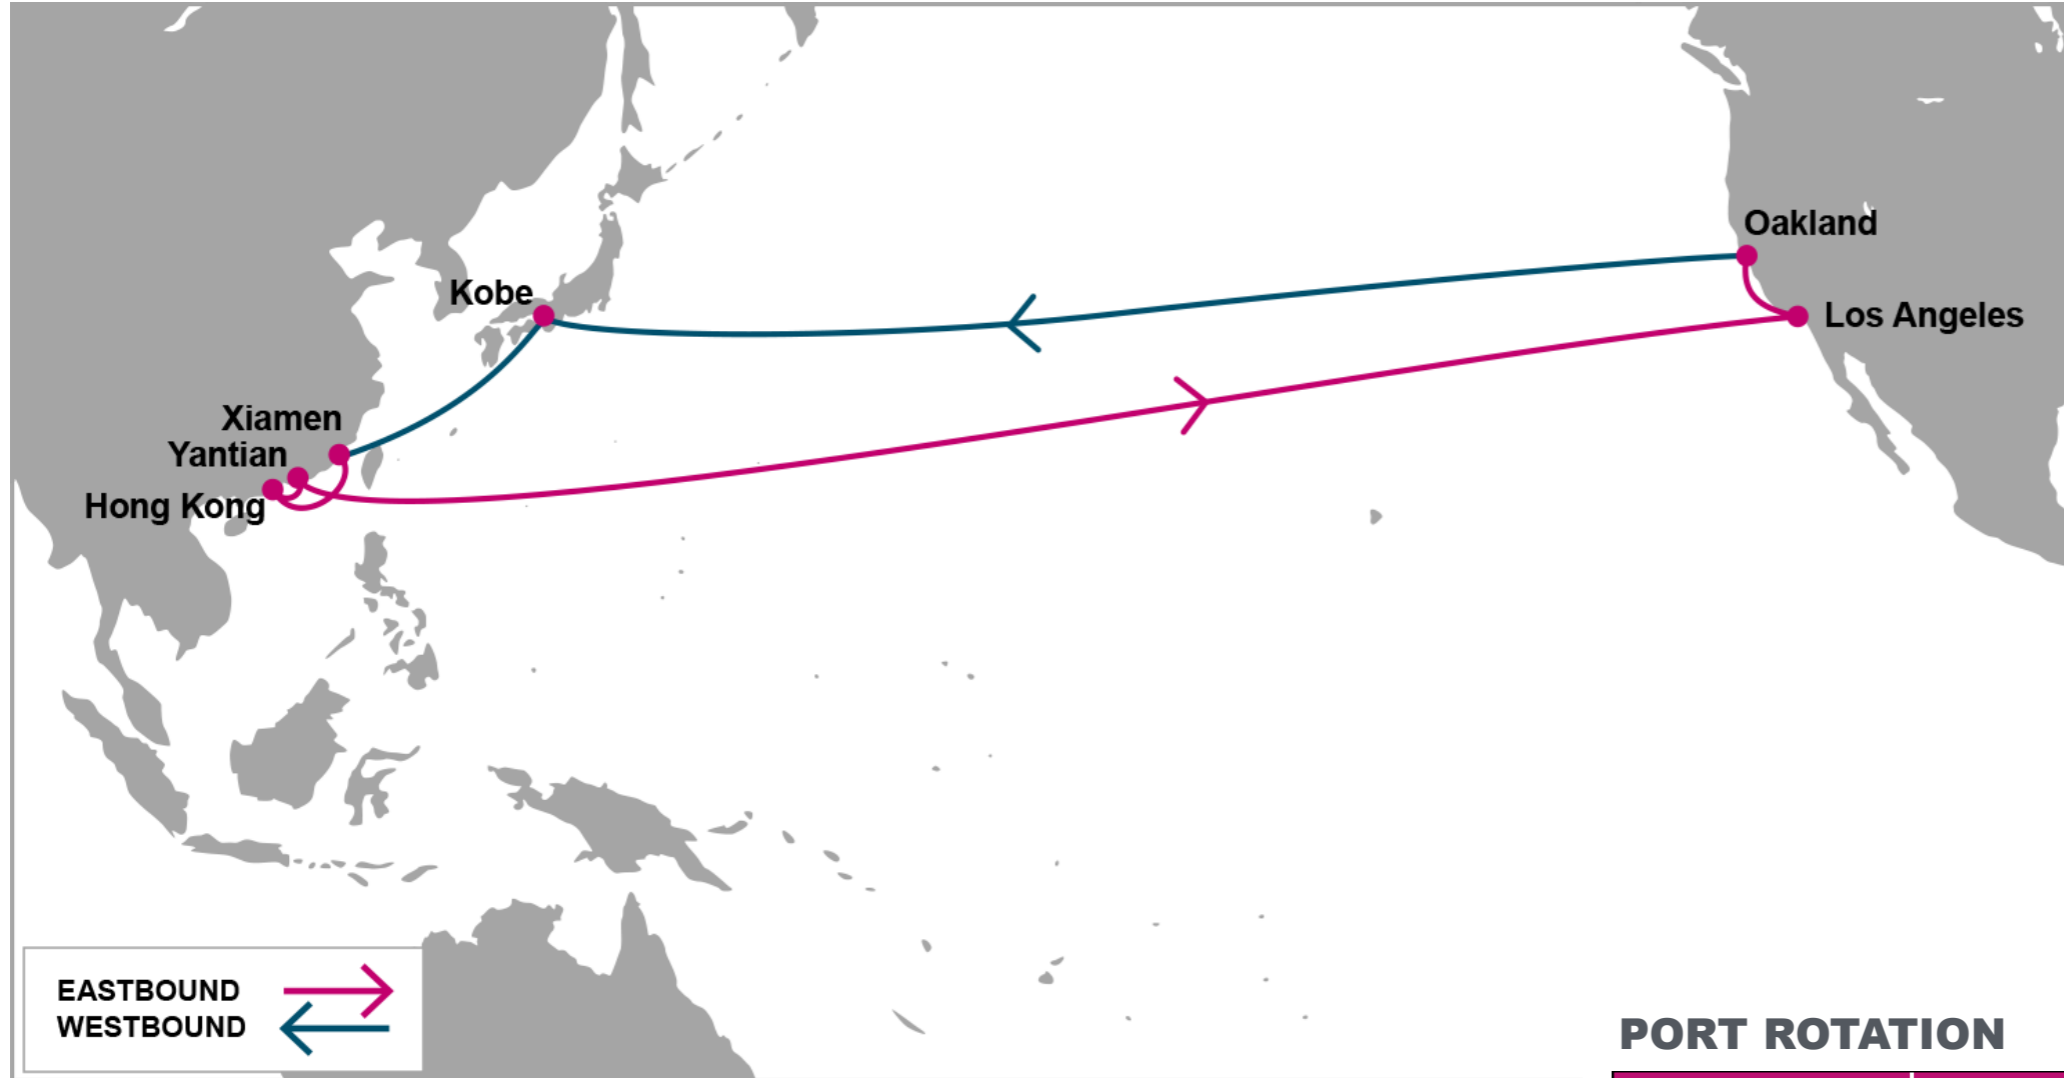

For more information, please click [here](#)

PORT ROTATION

(Terminals are subject to change)

ORIGIN	ETA/ETD	TERMINAL
Xiamen	SAT/SAT	Xiamen Hairun Container Terminal (XRCT)
Hong Kong	MON/WED	Hongkong International Terminals (HIT)
Yantian	WED/FRI	Yantian International Container Terminal (YICT)
Los Angeles	THU/MON	Yusen Terminal International (YTI)
Oakland	WED/THU	TraPac
Kobe	TUE/WED	KICT Port
Xiamen	TUE/WED	Xiamen Hairun Container Terminal (XRCT)
Turnaround days: 42		

TPEB	LAX	OAK	TPWB	UKB	XMN	HKG	YTN
	19	25	LAX	15	19	21	23
	15	21	OAK	12	16	18	20
	13	19					

KEY TRANSIT TABLE - UNLOCODE PORT NAME & COUNTRY NAME

XMN: Xiamen, China | **HKG:** Hong Kong, China | **YTN:** Yantian, China | **UKB:** Kobe, Japan | **LAX:** Los Angeles, USA | **OAK:** Oakland, USA

NOTE: Transit times and port rotation are as of now and subject to change