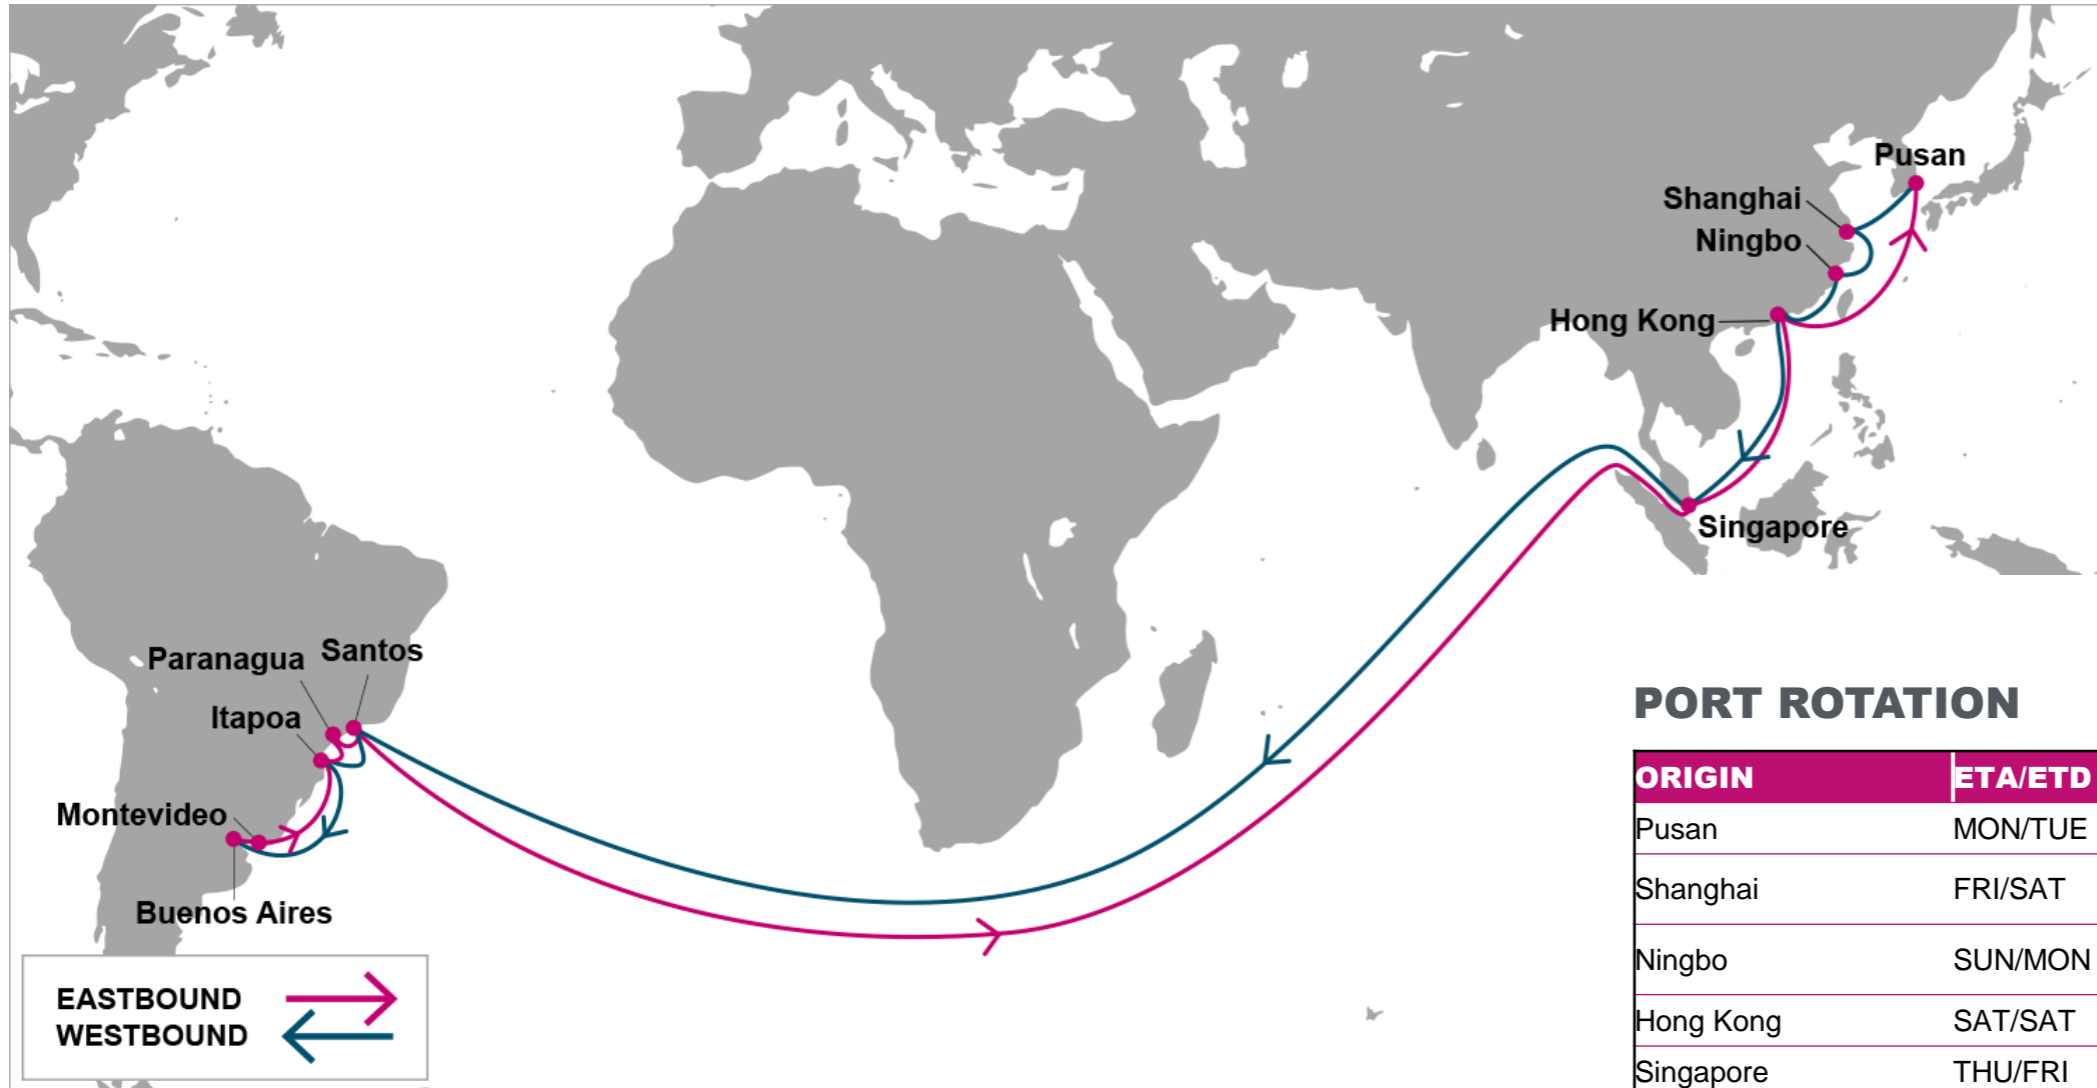

For more information, please click [here](#)

**PORT ROTATION**

(Terminals are subject to change)

| ORIGIN                  | ETA/ETD | TERMINAL  |
|-------------------------|---------|---|
| Pusan                   | MON/TUE | Pusan Newport Company (PNC)                               |
| Shanghai                | FRI/SAT | Shanghai Guandong International Container Terminal        |
| Ningbo                  | SUN/MON | Ningbo Port Group Beilun Third Container Terminal (BLTCT) |
| Hong Kong               | SAT/SAT | Modern Terminals Limited (MTL)                            |
| Singapore               | THU/FRI | PSA Singapore   |
| Santos                  | SUN/MON | Santos Brasil   |
| Itapoa                  | TUE/WED | Itapoa Terminais Portuarios                               |
| Buenos Aires            | SUN/TUE | APM Terminals Buenos Aires (T4)                           |
| Montevideo              | WED/WED | Terminal Cuenca Del Plata                                 |
| Itapoa                  | FRI/SAT | Itapoa Terminais Portuarios                               |
| Paranagua               | SUN/MON | TCP Paranagua   |
| Santos                  | TUE/WED | Brasil Terminal Portuario (BTP)                           |
| Singapore               | SAT/SUN | PSA Singapore   |
| Hong Kong               | THU/FRI | Modern Terminals Limited (MTL)                            |
| Pusan                   | MON/TUE | Pusan Newport Company (PNC)                               |
| <b>Turnaround days:</b> |         | <b>91</b>   |

KEY TRANSIT TABLE - UNLOCODE PORT NAME & COUNTRY NAME

**PUS:** Pusan, South Korea | **SHA:** Shanghai, China | **NGB:** Ningbo, China | **SIN:** Singapore, Singapore | **SSZ:** Santos, Brazil | **MVD:** Montevideo, Uruguay | **BUE:** Buenos Aires, Argentina | **IOA:** Itapoa, Brazil | **PNG:** Paranagua, Brazil | **HKG:** Hong Kong, China

NOTE: Transit times and port rotation are as of now and subject to change